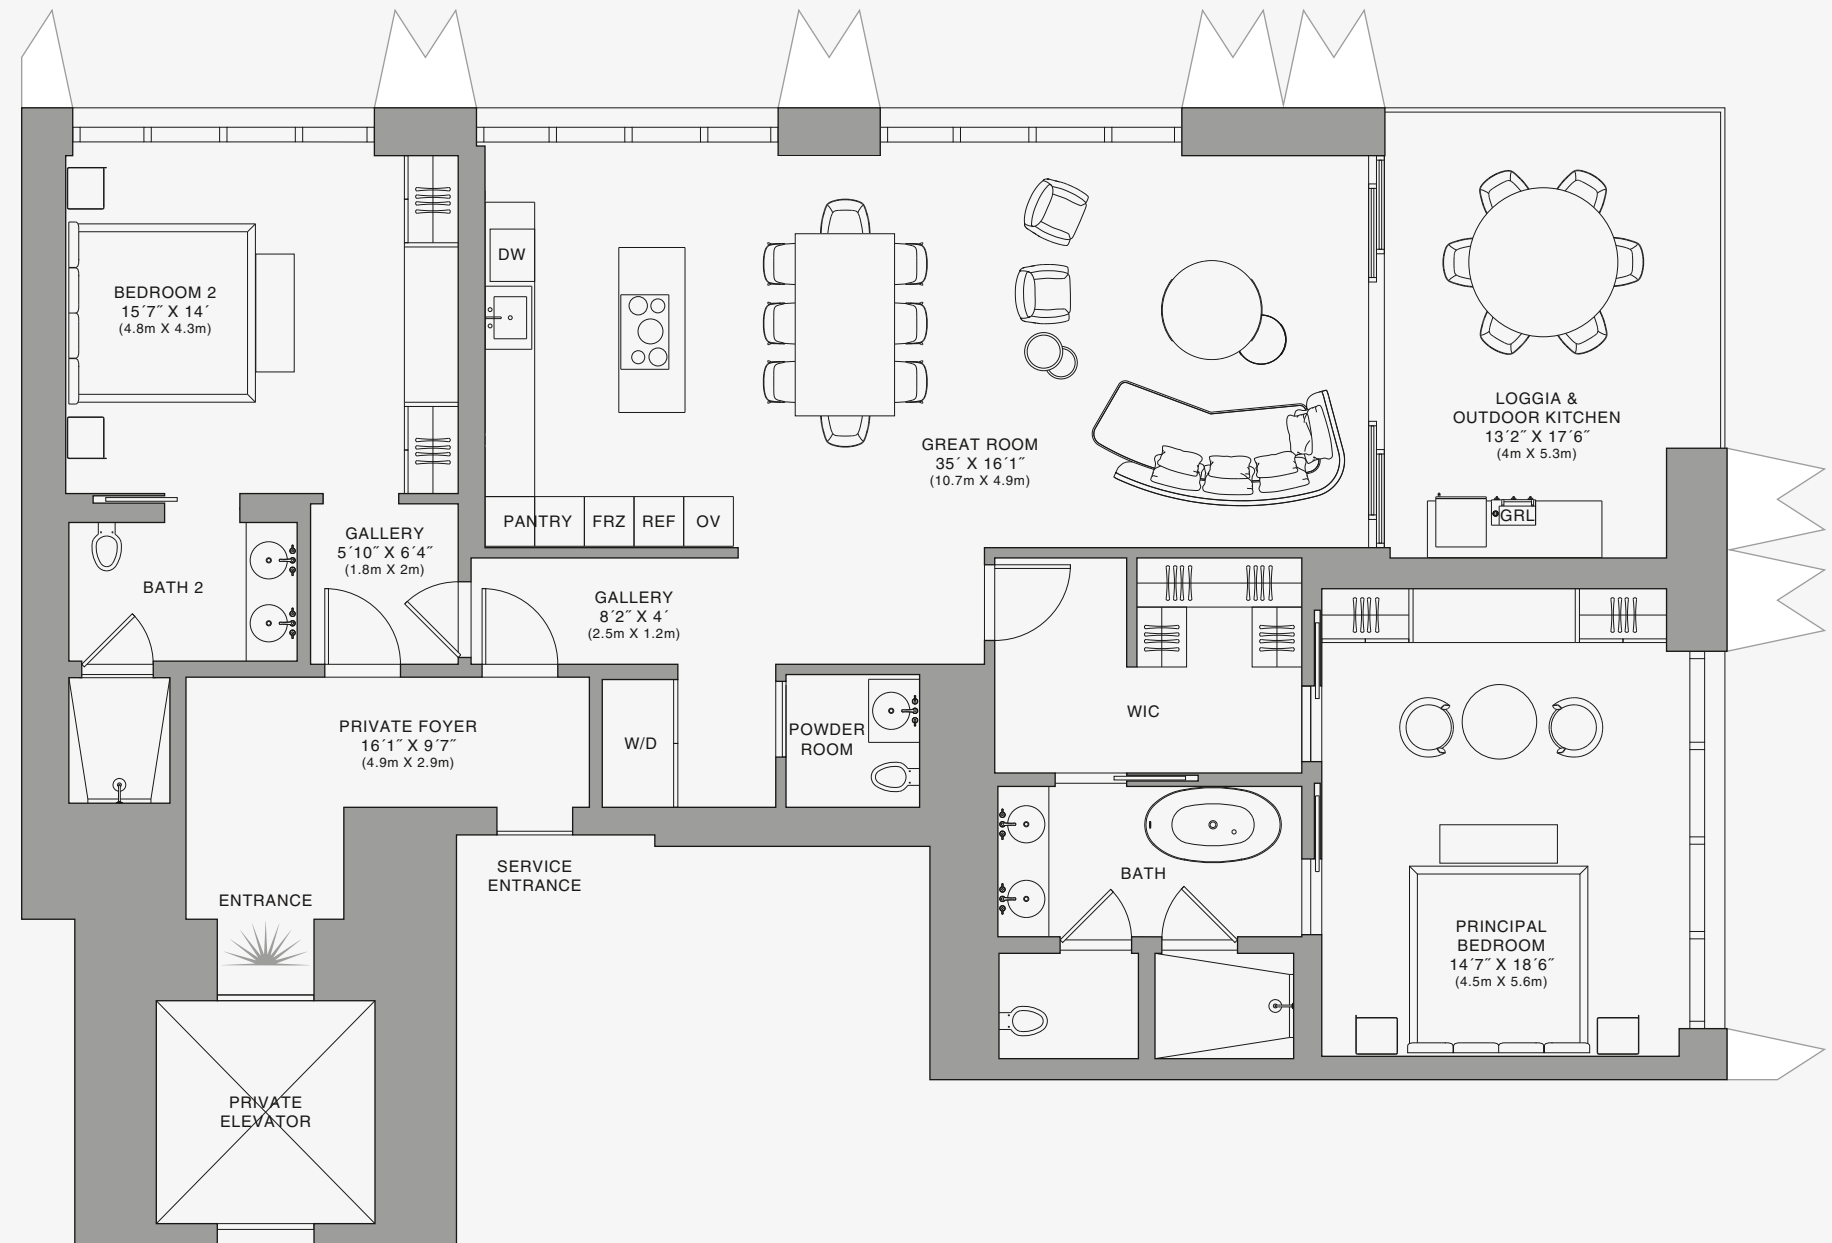

FEATURES

888 Suite & 888 Room
Furniture by Dolce&Gabbana
11' Ceiling Height
Loggia & Outdoor Kitchen
Views: North West

888 Room

888 BRICKELL

DOLCE & GABBANA

M I A M I

RESIDENCE B

FLOOR 72

ROOMS

2 Bedrooms
2 Bathrooms
Powder Room

SQUARE FOOTAGES (SQUARE METERS)

Indoor: 2,173 SQF (202 SM)

Outdoor: 262 SQF (24 SM)

Total: 2,435 SQF (226 SM)

FEATURES

888 Suite & 888 Room
Furniture by Dolce&Gabbana
11' Ceiling Height
Loggia & Outdoor Kitchen
Views: North East