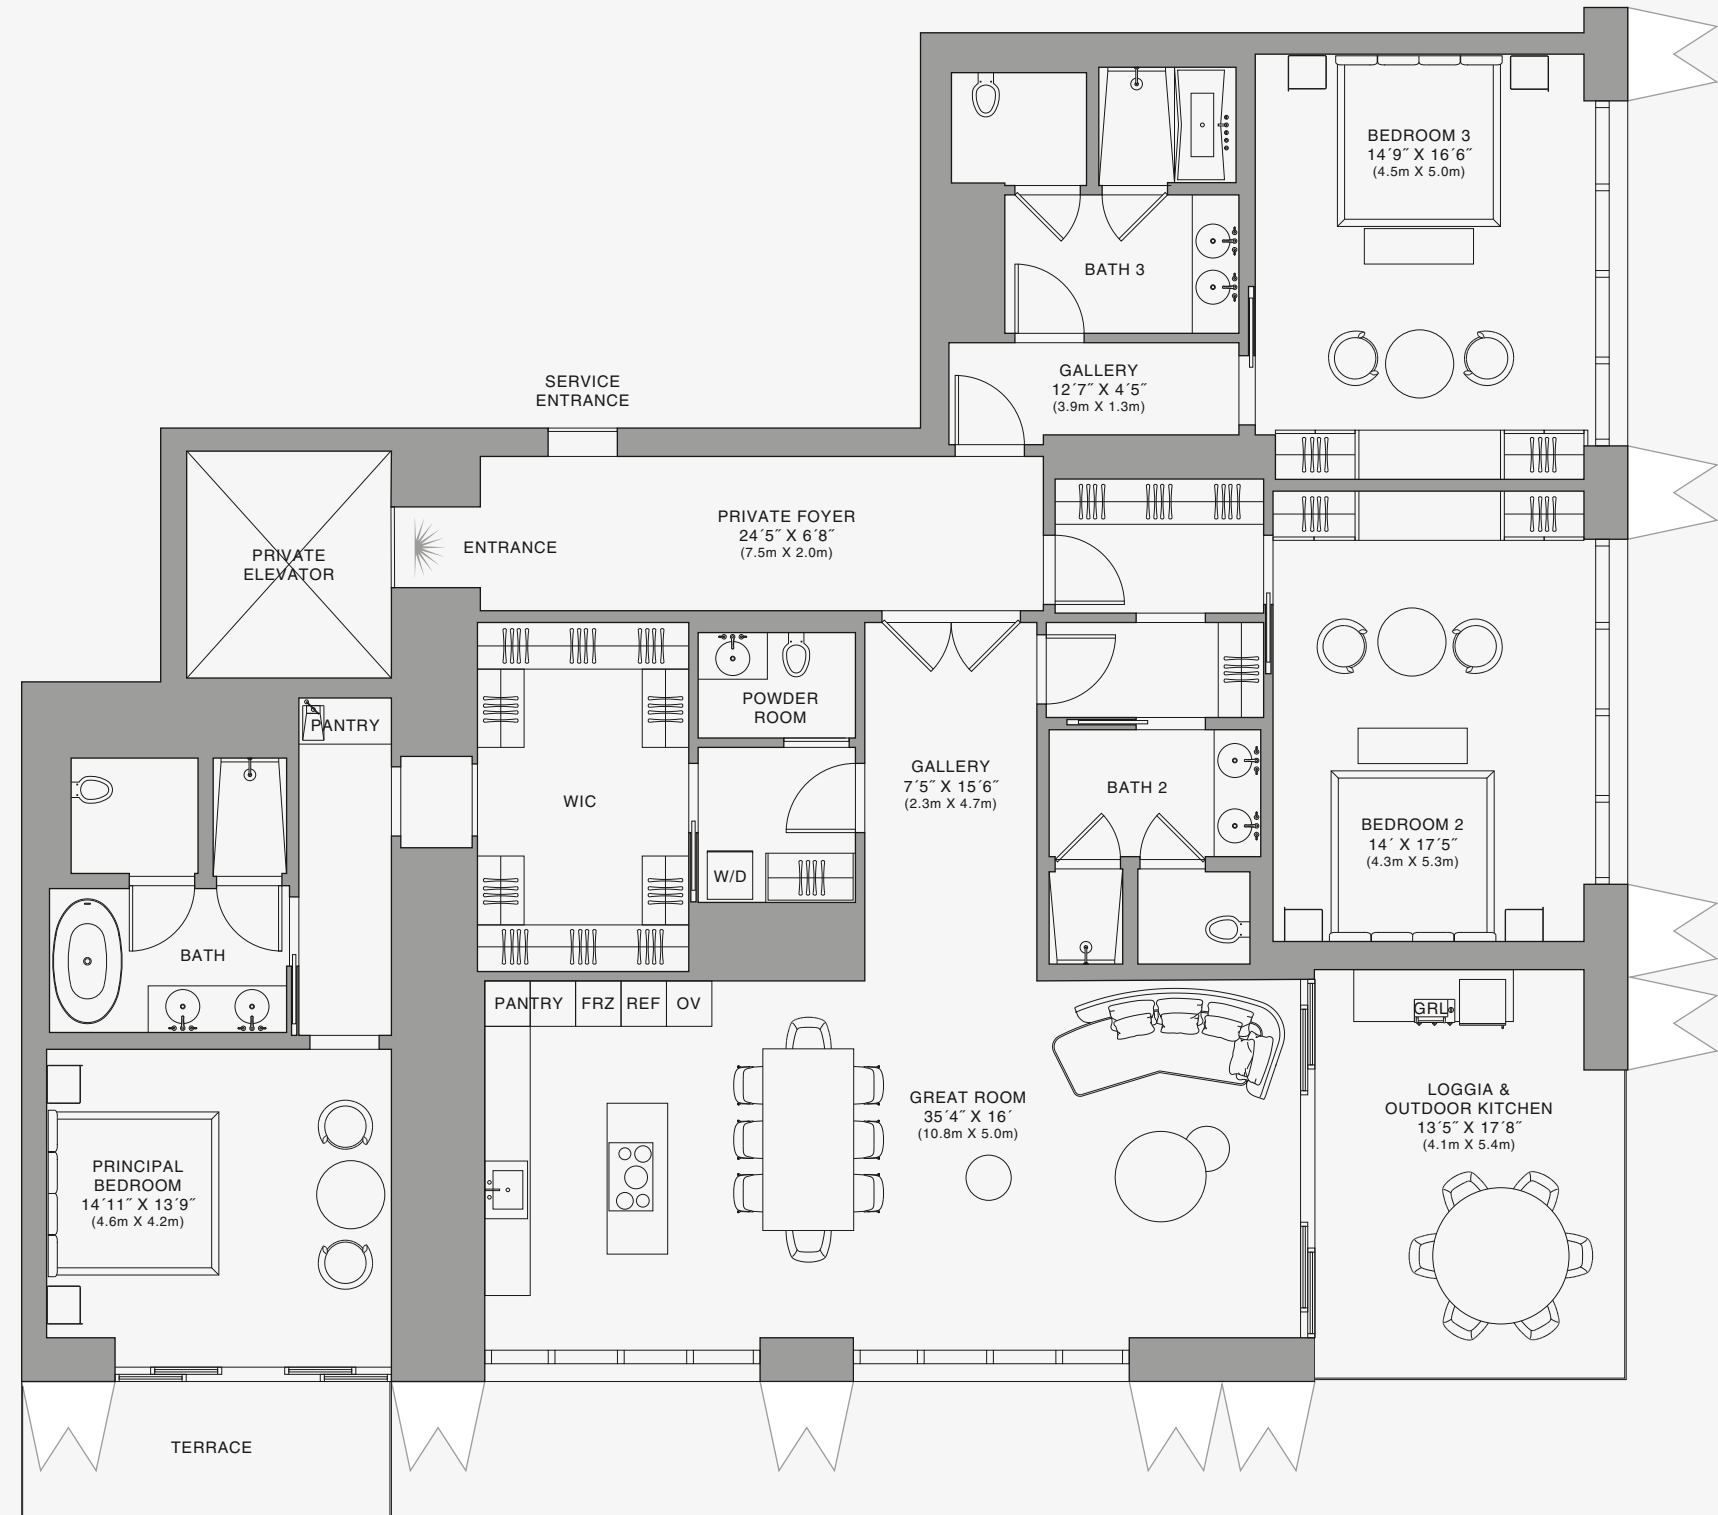

Biscayne Bay

888 Room

888 BRICKELL

DOLCE & GABBANA

MIAMI

RESIDENCE A

FLOOR 58

ROOMS

3 Bedrooms
3 Bathrooms
Powder Room

SQUARE FOOTAGES (SQUARE METERS)

Indoor: 3,049 SQF (283 SM)

Outdoor: 357 SQF (33 SM)

Total: 3,406 SQF (316 SM)

FEATURES

888 Suite & 888 Room
Furniture by Dolce&Gabbana
11' Ceiling Height
Loggia & Outdoor Kitchen
Views: South East

SQUARE FOOTAGES (SQUARE METERS)

Indoor: 3,049 SQF (283 SM)
Outdoor: 357 SQF (33 SM)
Total: 3,406 SQF (316 SM)

FEATURES

888 Suite & 888 Room
Furniture by Dolce&Gabbana
11' Ceiling Height
Loggia & Outdoor Kitchen
Views: South East