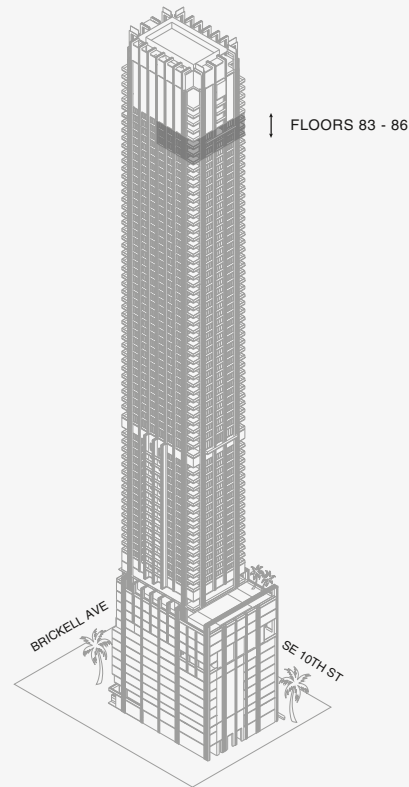

888 BRICKELL

DOLCE & GABBANA
M I A M I

RESIDENCE B

FLOOR 83-86

ROOMS

4 Bedrooms
4 Bathrooms
Powder Room

SQUARE FOOTAGES (SQUARE METERS)

Indoor: 4,855 SQF (451 SM)
Outdoor: 780 SQF (73 SM)
Total: 5,635 SQF (524 SM)

FEATURES

888 Half Floor Residence
Furniture by Dolce&Gabbana
11' Ceiling Height
2 Loggias & Outdoor Kitchen
Views: North East to South East