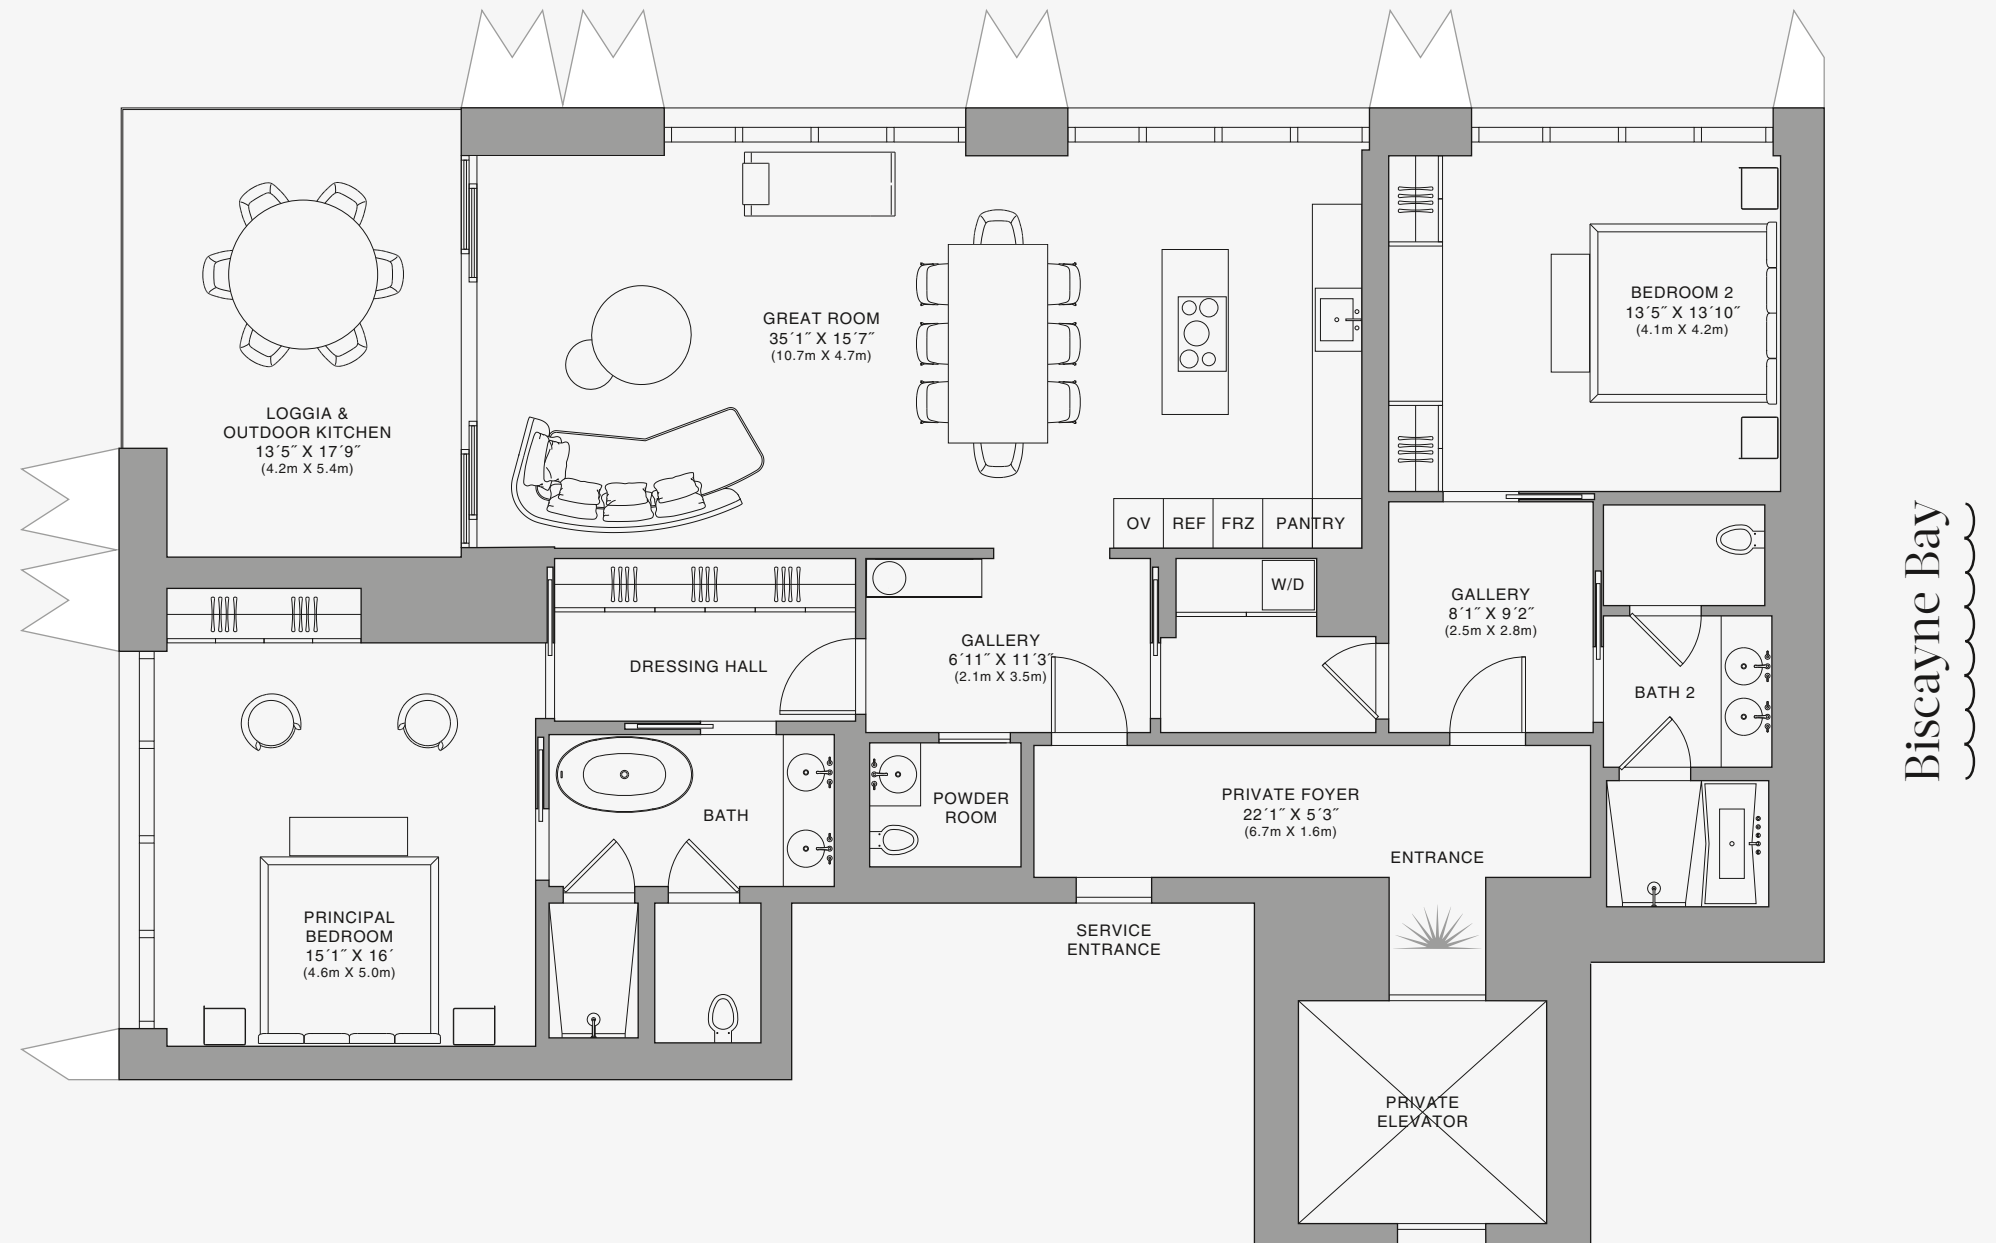

SQUARE FOOTAGES (SQUARE METERS)

Indoor: 2,763 SQF (257 SM)
Outdoor: 262 SQF (24 SM)
Total: 3,125 SQF (281 SM)

FEATURES

888 Suite & 888 Rooms
Furniture by Dolce&Gabbana
11' Ceiling Height
Loggia & Outdoor Kitchen
Views: South West

Biscayne Bay

888 Room 2

888 BRICKELL

DOLCE & GABBANA
MIAMI

RESIDENCE C

FLOOR 71

ROOMS

2 Bedrooms
2 Bathrooms
Powder Room

SQUARE FOOTAGES (SQUARE METERS)

Indoor: 2,225 SQF (207 SM)
Outdoor: 262 SQF (24 SM)
Total: 2,487 SQF (231 SM)

FEATURES

888 Suite & 888 Room
Furniture by Dolce&Gabbana
11' Ceiling Height
Loggia & Outdoor Kitchen
Views: North West