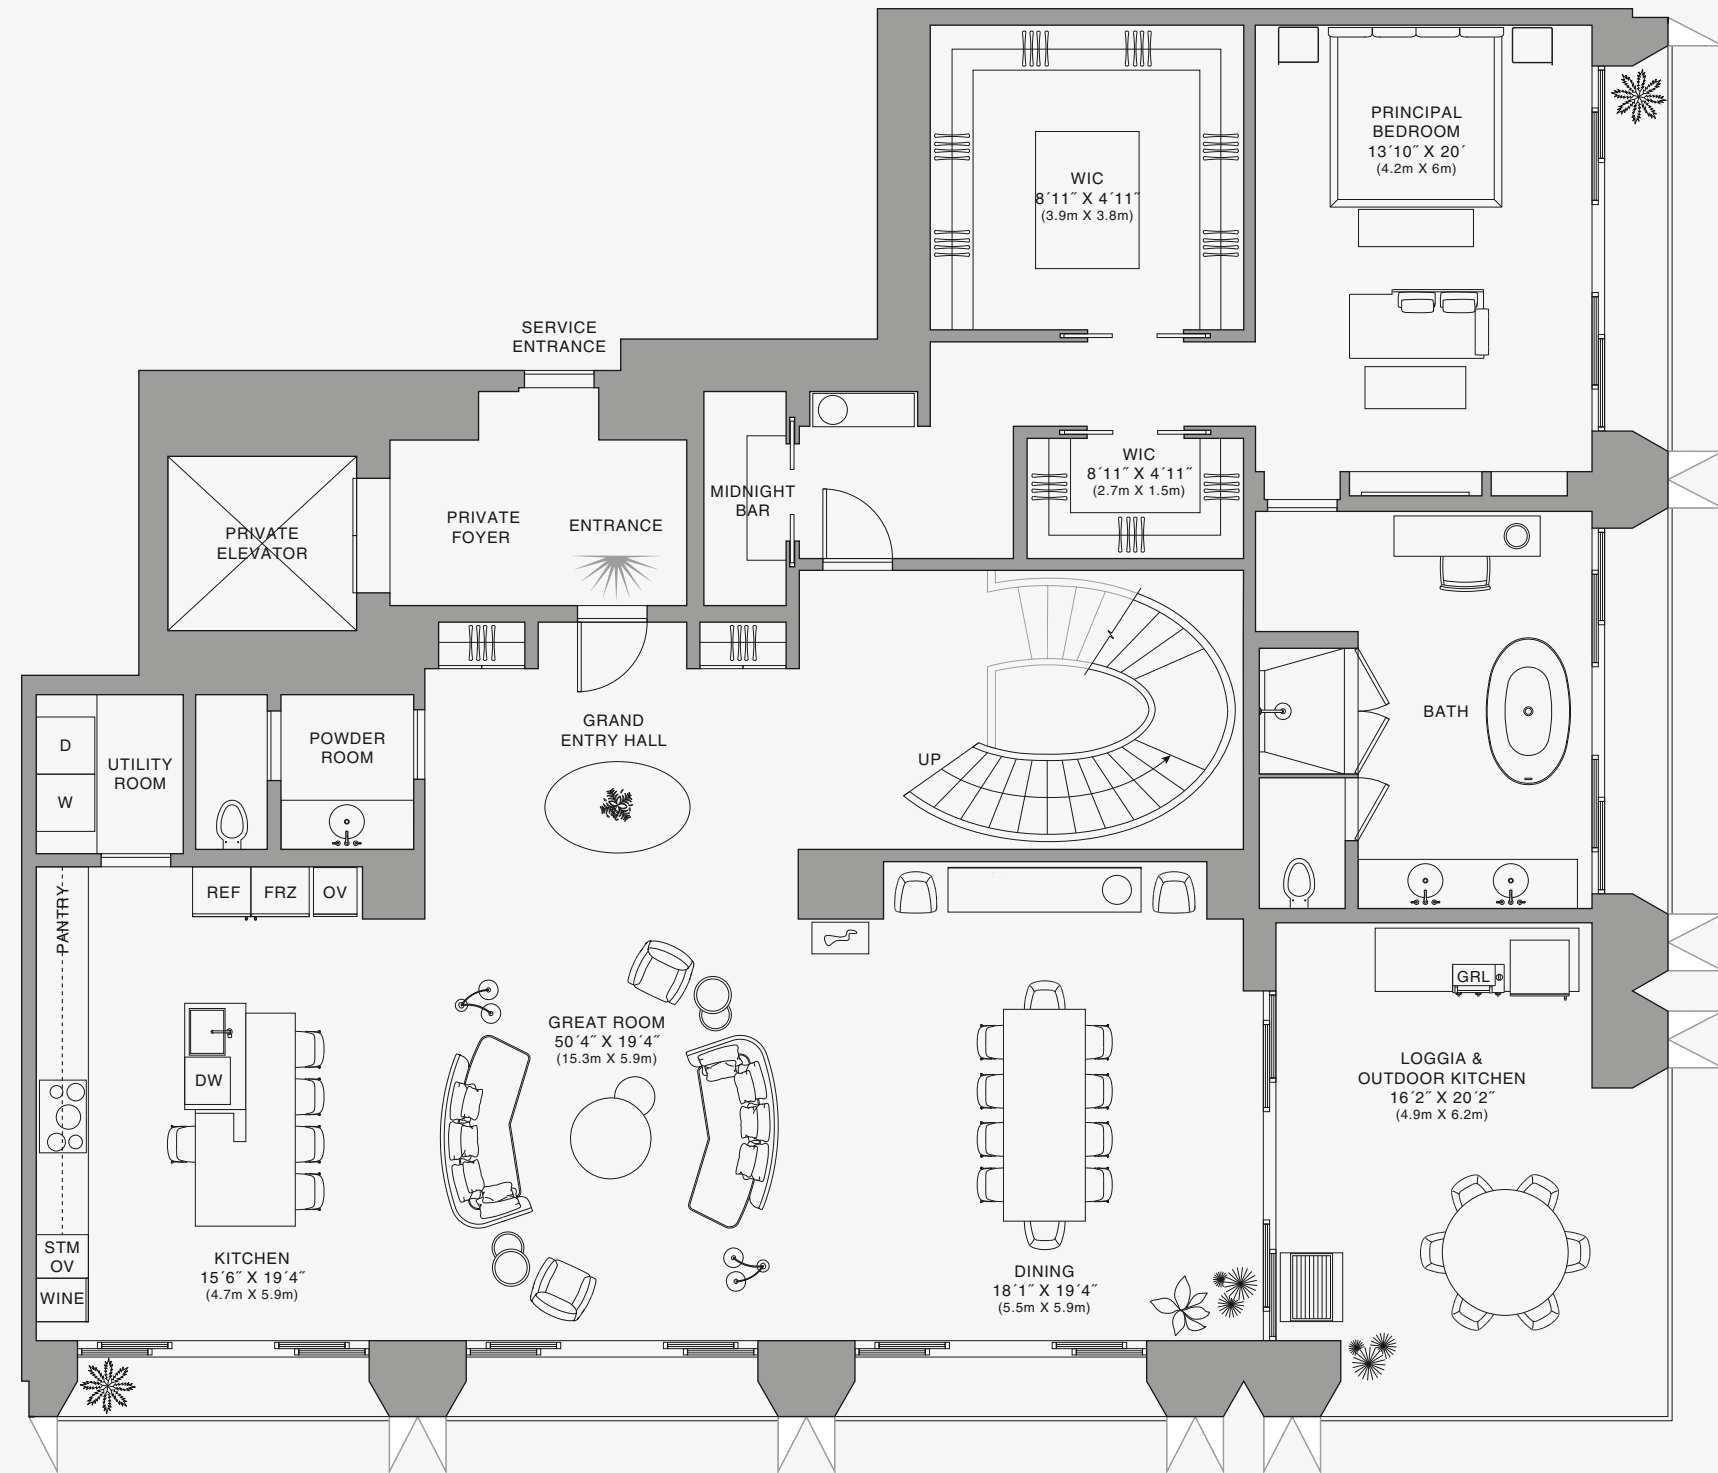

888 BRICKELL

DOLCE & GABBANA
MIAMI

RESIDENCE DUPLEX A

FLOOR 78 | ONE OF TWO

ROOMS

- 4 Bedrooms
- 4 Bathrooms
- Powder Room

SQUARE FOOTAGES (SQUARE METERS)

- Indoor: 5,500 SQF (511 SM)
- Outdoor: 1,467 SQF (136 SM)
- Total: 6,967 SQF (647 SM)

FEATURES

- 888 Duplex Suite w/ Grand Staircase
- 888 Junior Suites
- Furniture by Dolce&Gabbana
- Dressing Room
- 11' Ceiling Height
- 2 Loggias & Outdoor Kitchen
- Views: South East

FLOOR 78

Biscayne Bay