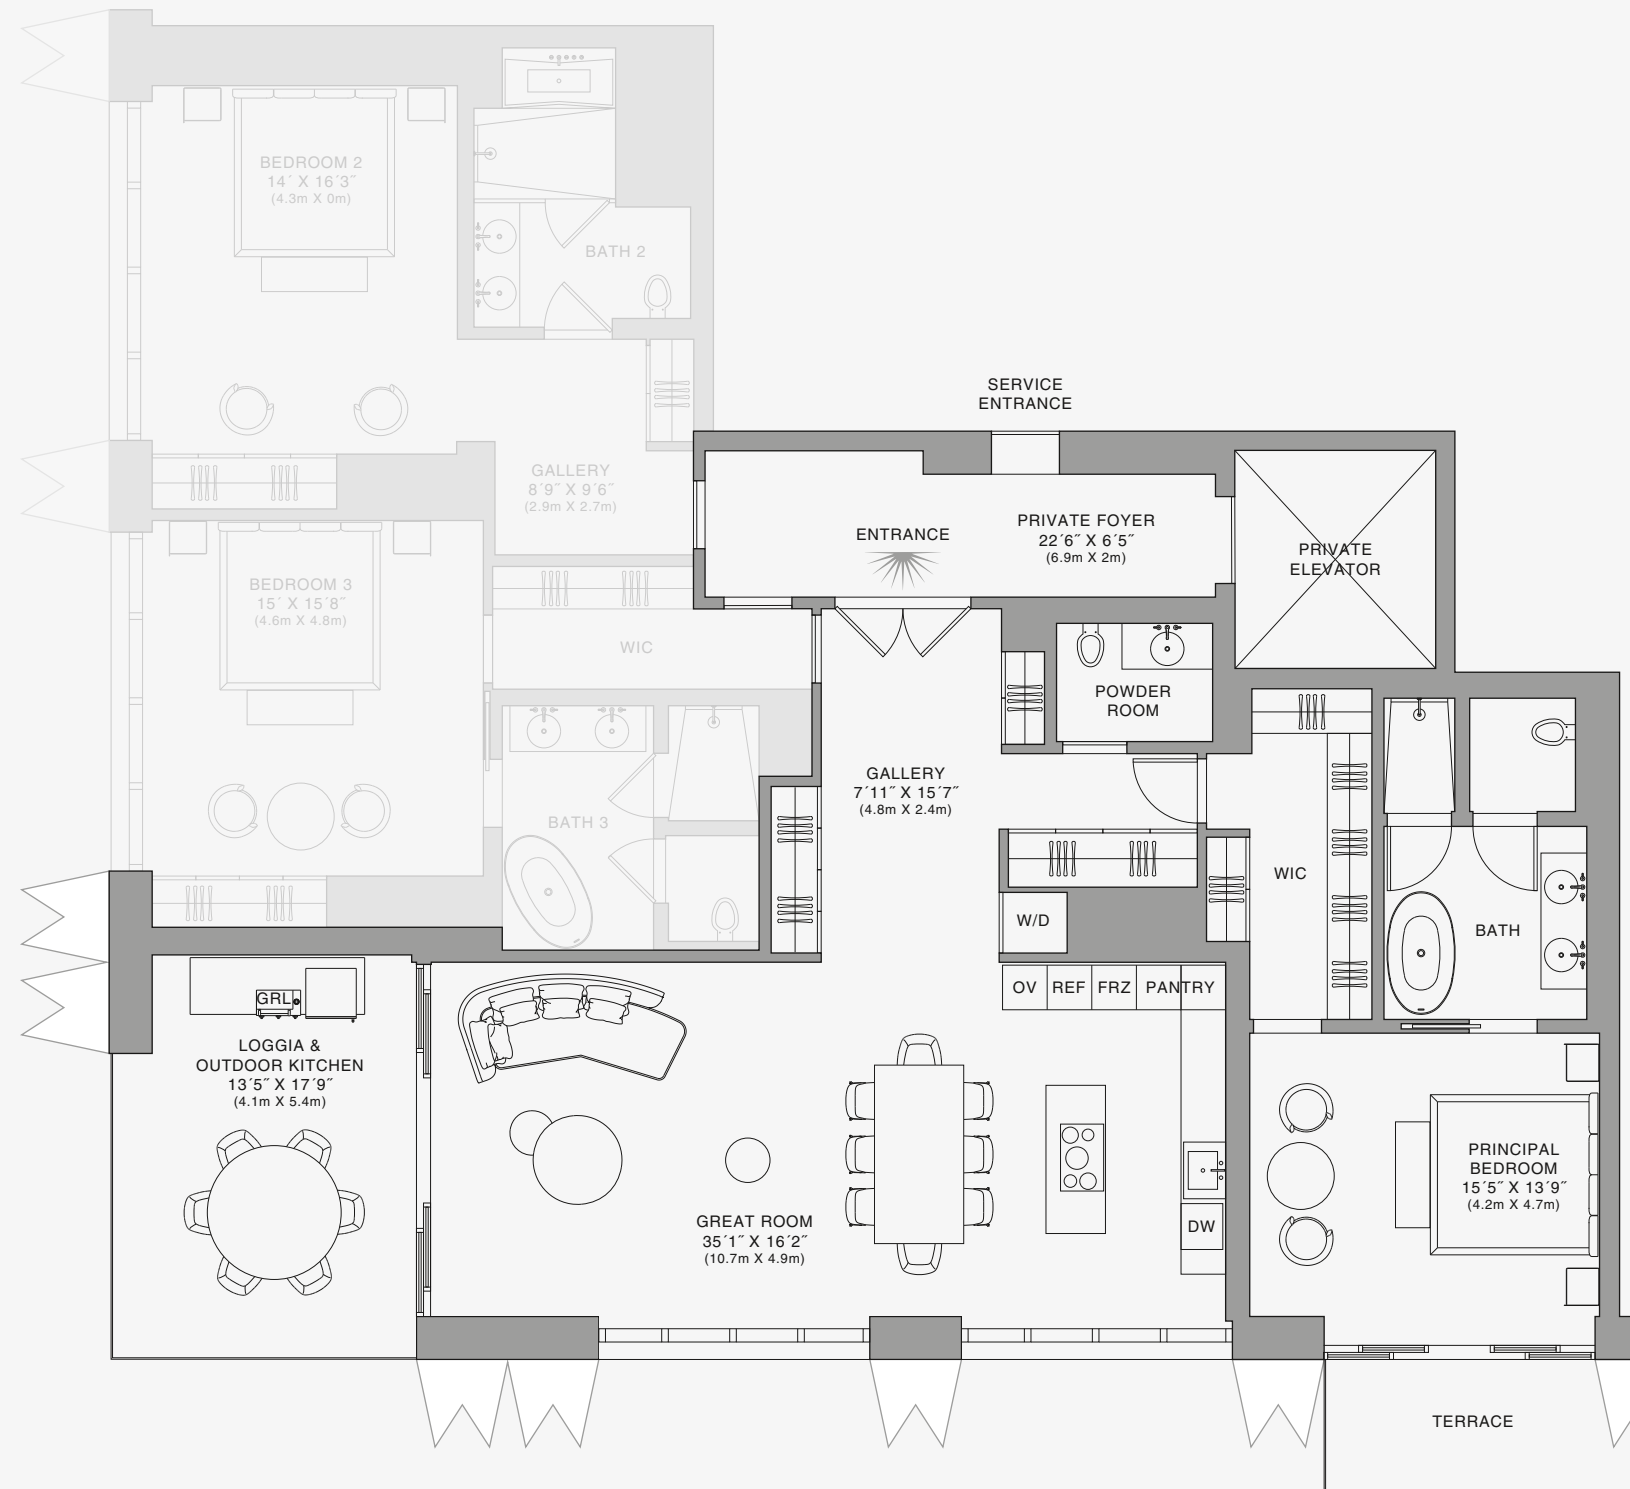

Biscayne Bay

888 Suite