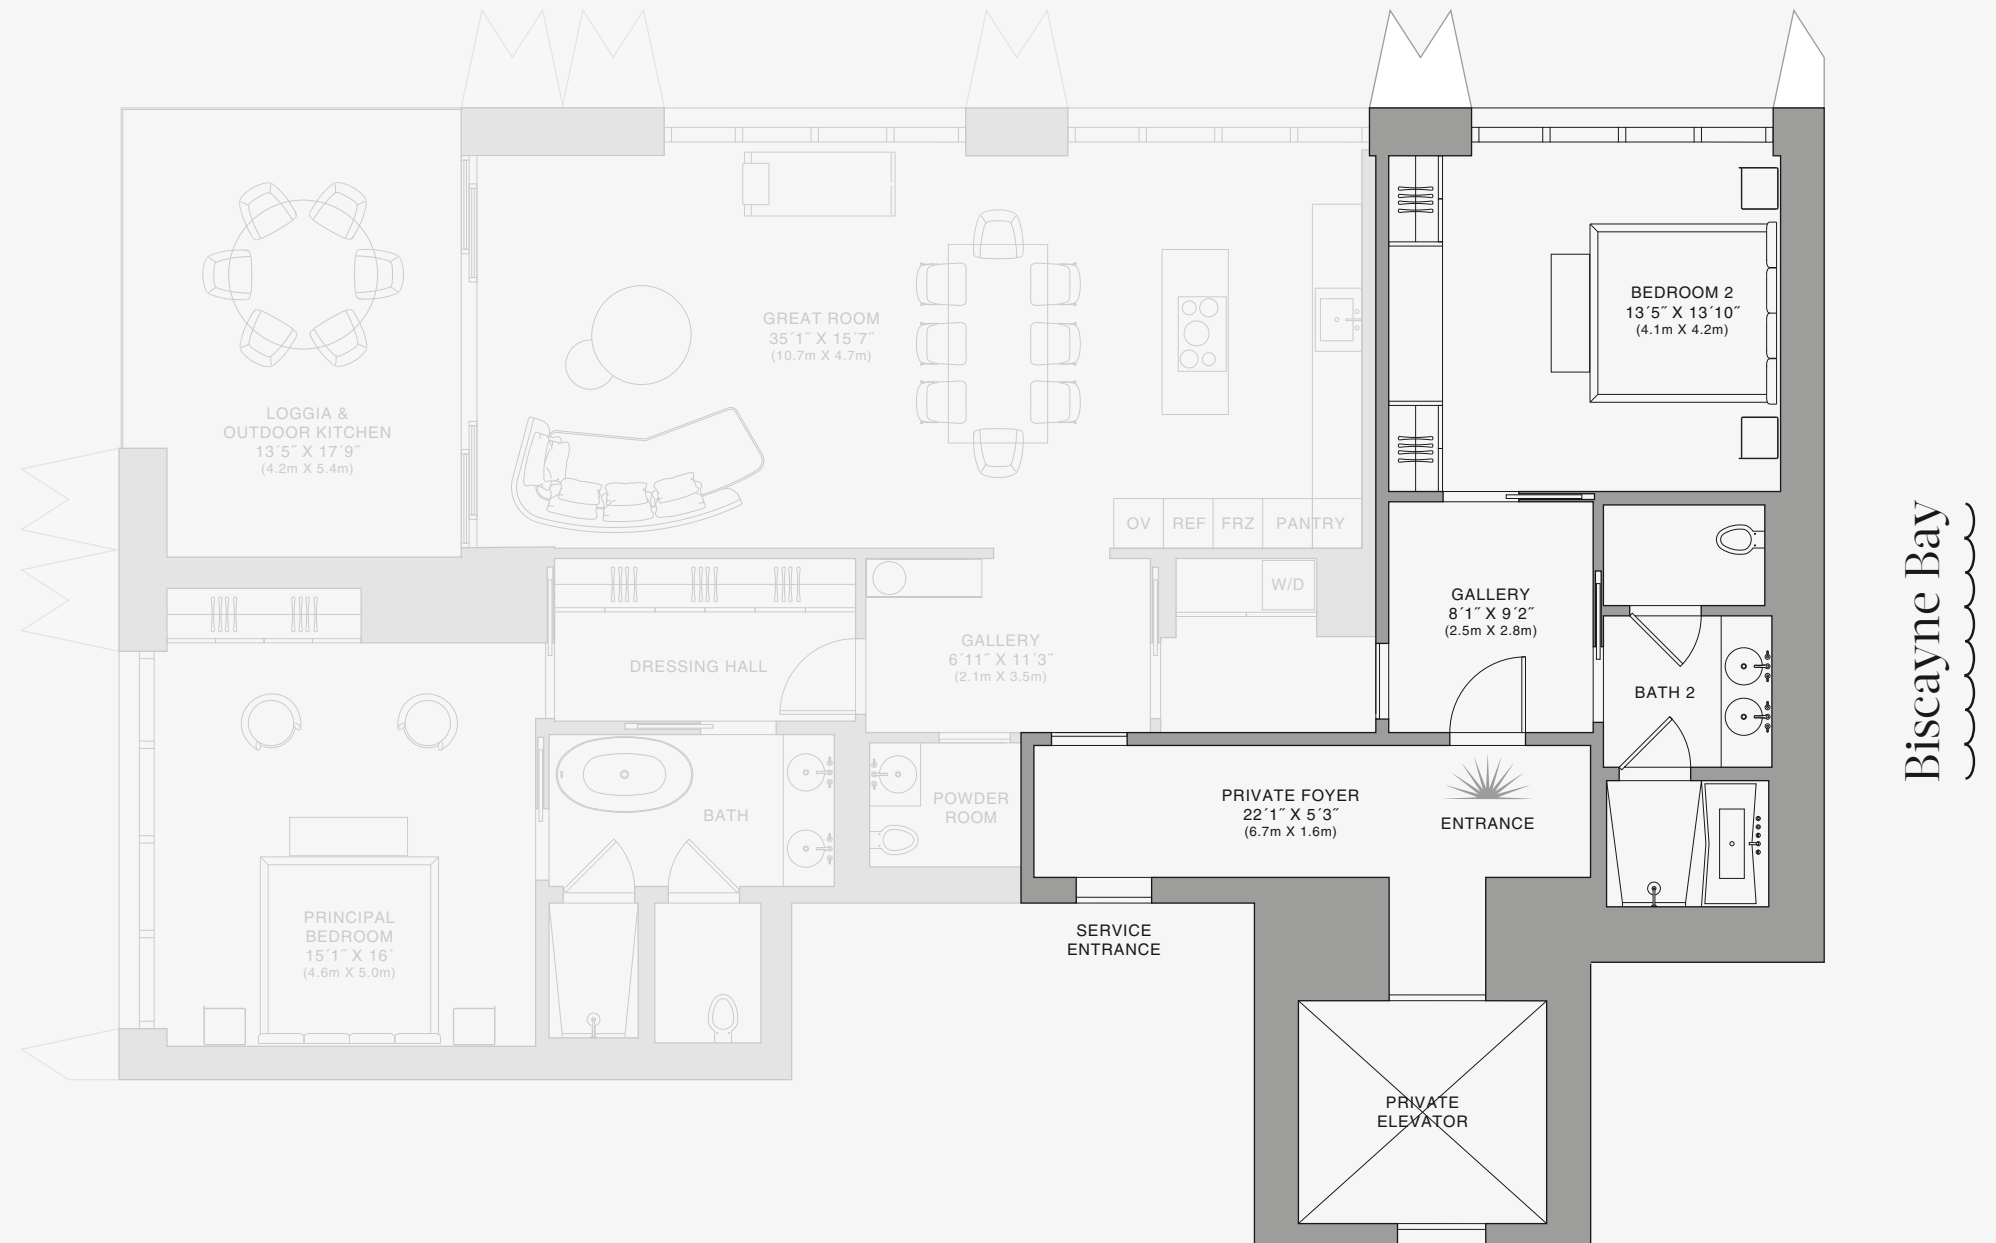

Indoor: 2,225 SQF (207 SM)
Outdoor: 262 SQF (24 SM)
Total: 2,487 SQF (231 SM)

FEATURES

888 Suite & 888 Room
Furniture by Dolce&Gabbana
11' Ceiling Height
Loggia & Outdoor Kitchen
Views: North West

888 Suite

888 BRICKELL

DOLCE & GABBANA
MIAMI

RESIDENCE C

FLOOR 71

ROOMS

2 Bedrooms
2 Bathrooms
Powder Room

SQUARE FOOTAGES (SQUARE METERS)

Indoor: 2,225 SQF (207 SM)
Outdoor: 262 SQF (24 SM)
Total: 2,487 SQF (231 SM)

FEATURES

888 Suite & 888 Room
Furniture by Dolce&Gabbana
11' Ceiling Height
Loggia & Outdoor Kitchen
Views: North West

888 Room

888 BRICKELL

DOLCE & GABBANA

M I A M I

RESIDENCE B

FLOOR 72