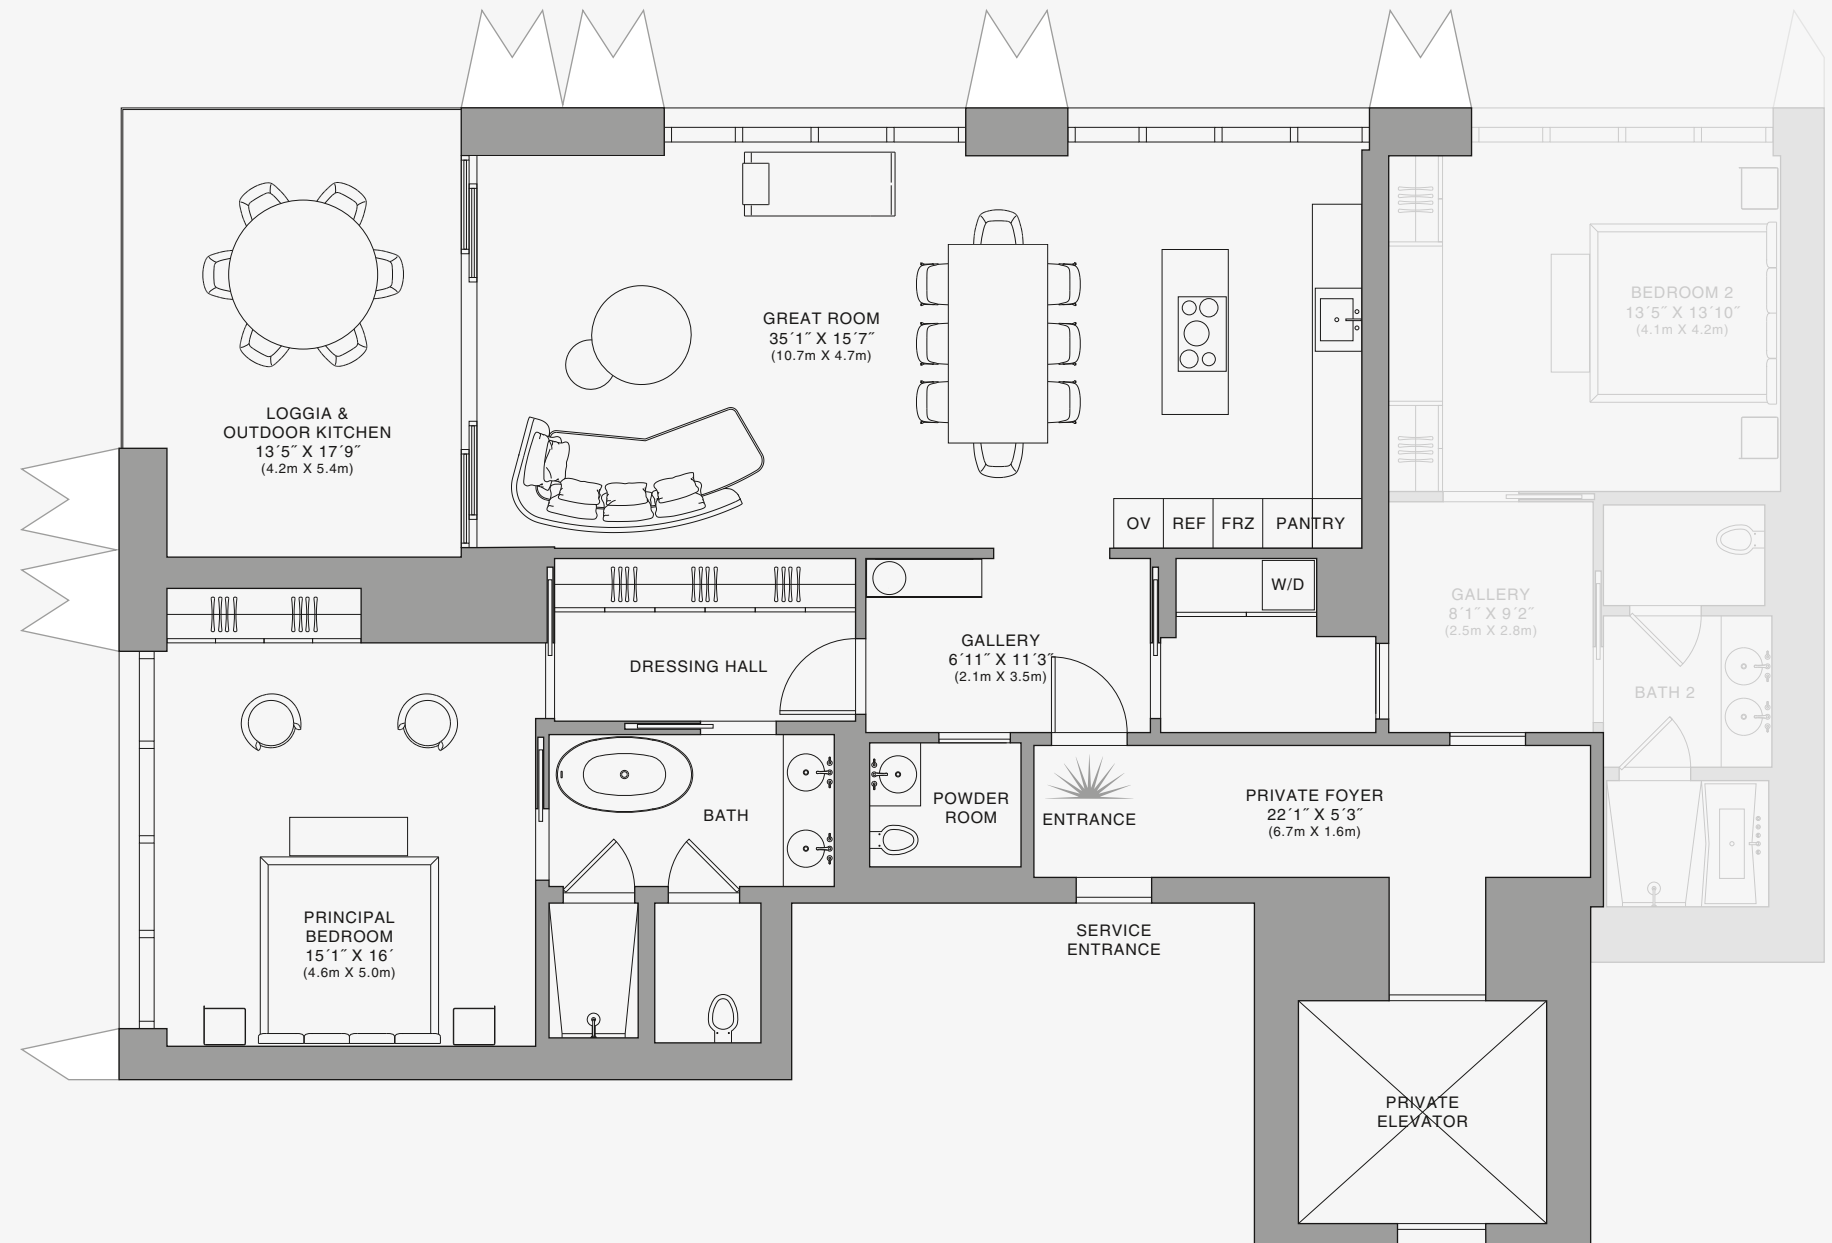

SQUARE FOOTAGES (SQUARE METERS)

Indoor: 2,225 SQF (207 SM)
Outdoor: 262 SQF (24 SM)
Total: 2,487 SQF (231 SM)

FEATURES

888 Suite & 888 Room
Furniture by Dolce&Gabbana
11' Ceiling Height
Loggia & Outdoor Kitchen
Views: North West

888 Residence

888 BRICKELL

DOLCE & GABBANA
MIAMI

RESIDENCE C

FLOOR 71

ROOMS

2 Bedrooms
2 Bathrooms
Powder Room

SQUARE FOOTAGES (SQUARE METERS)

Indoor: 2,225 SQF (207 SM)
Outdoor: 262 SQF (24 SM)
Total: 2,487 SQF (231 SM)

FEATURES

888 Suite & 888 Room
Furniture by Dolce&Gabbana
11' Ceiling Height
Loggia & Outdoor Kitchen
Views: North West

888 Suite