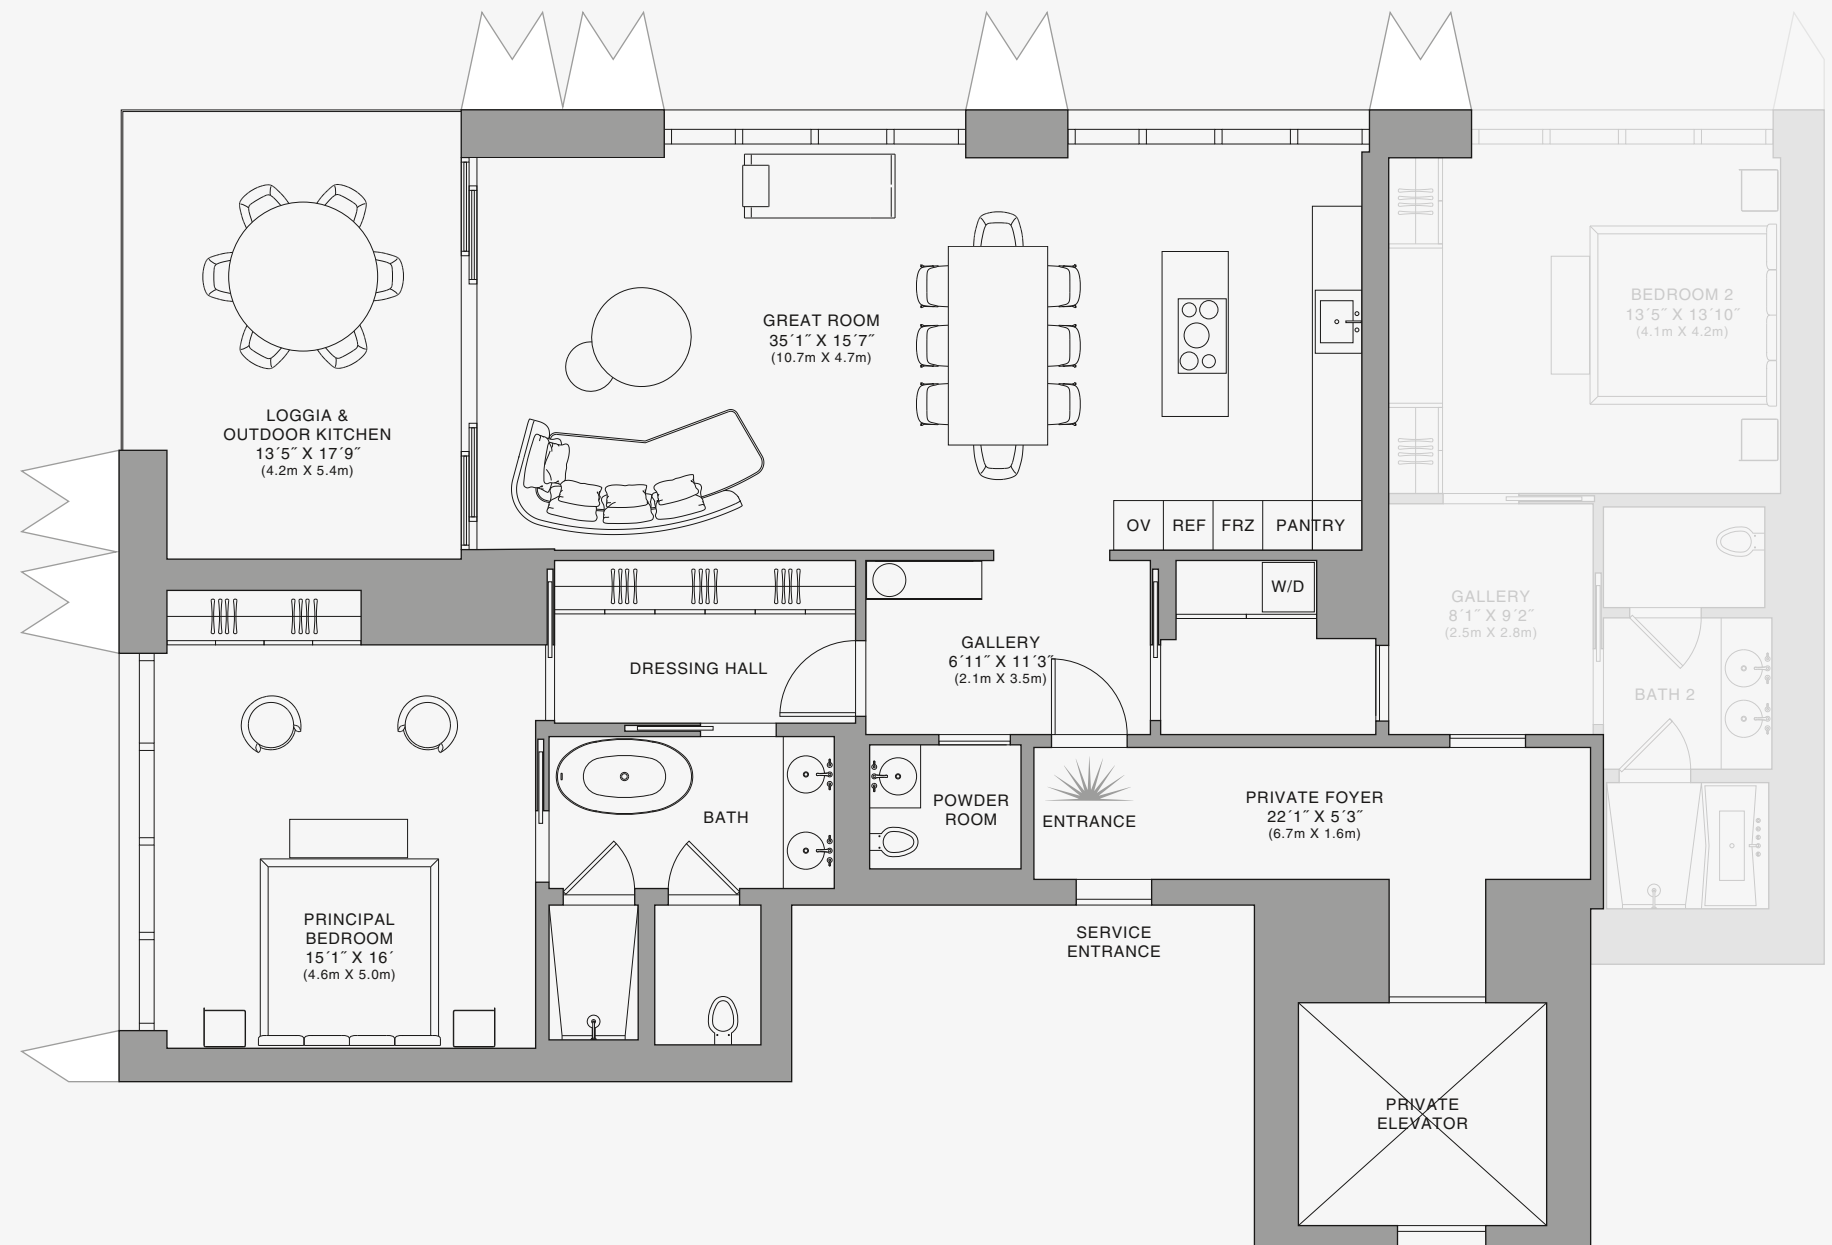

SQUARE FOOTAGES (SQUARE METERS)

Indoor: 2,225 SQF (207 SM)

Outdoor: 262 SQF (24 SM)

Total: 2,487 SQF (231 SM)

FEATURES

- 888 Suite & 888 Room
- Furniture by Dolce&Gabbana
- 11' Ceiling Height
- Loggia & Outdoor Kitchen
- Views: North West