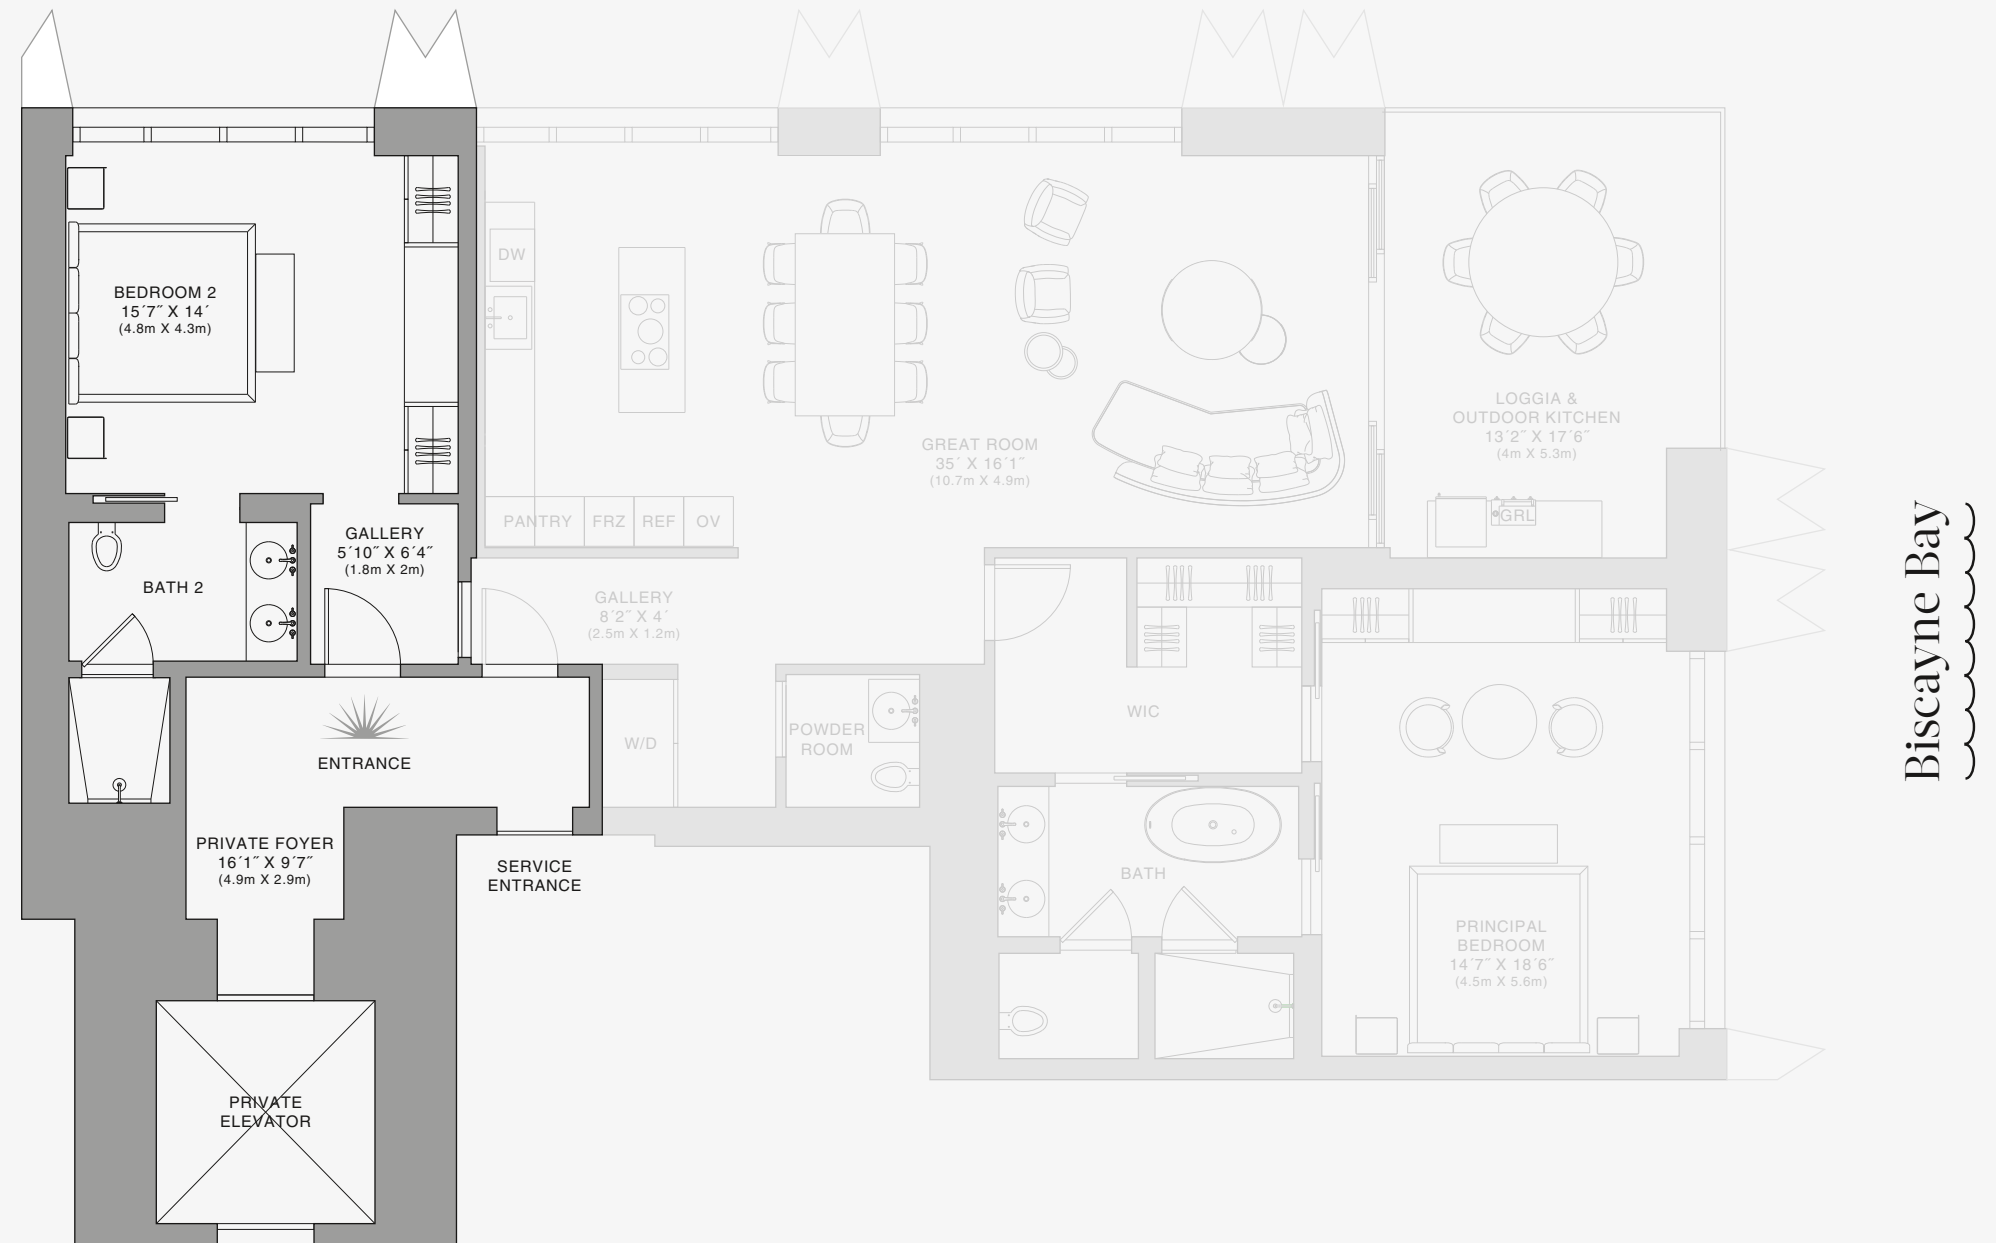

SQUARE FOOTAGES (SQUARE METERS)

Indoor: 2,173 SQF (202 SM)
Outdoor: 262 SQF (24 SM)
Total: 2,435 SQF (226 SM)

FEATURES

888 Suite & 888 Room
Furniture by Dolce&Gabbana
11' Ceiling Height
Loggia & Outdoor Kitchen
Views: North East

Biscayne Bay

888 Suite

888 BRICKELL

DOLCE & GABBANA
MIAMI

RESIDENCE B

FLOOR 62

ROOMS

2 Bedrooms
2 Bathrooms
Powder Room