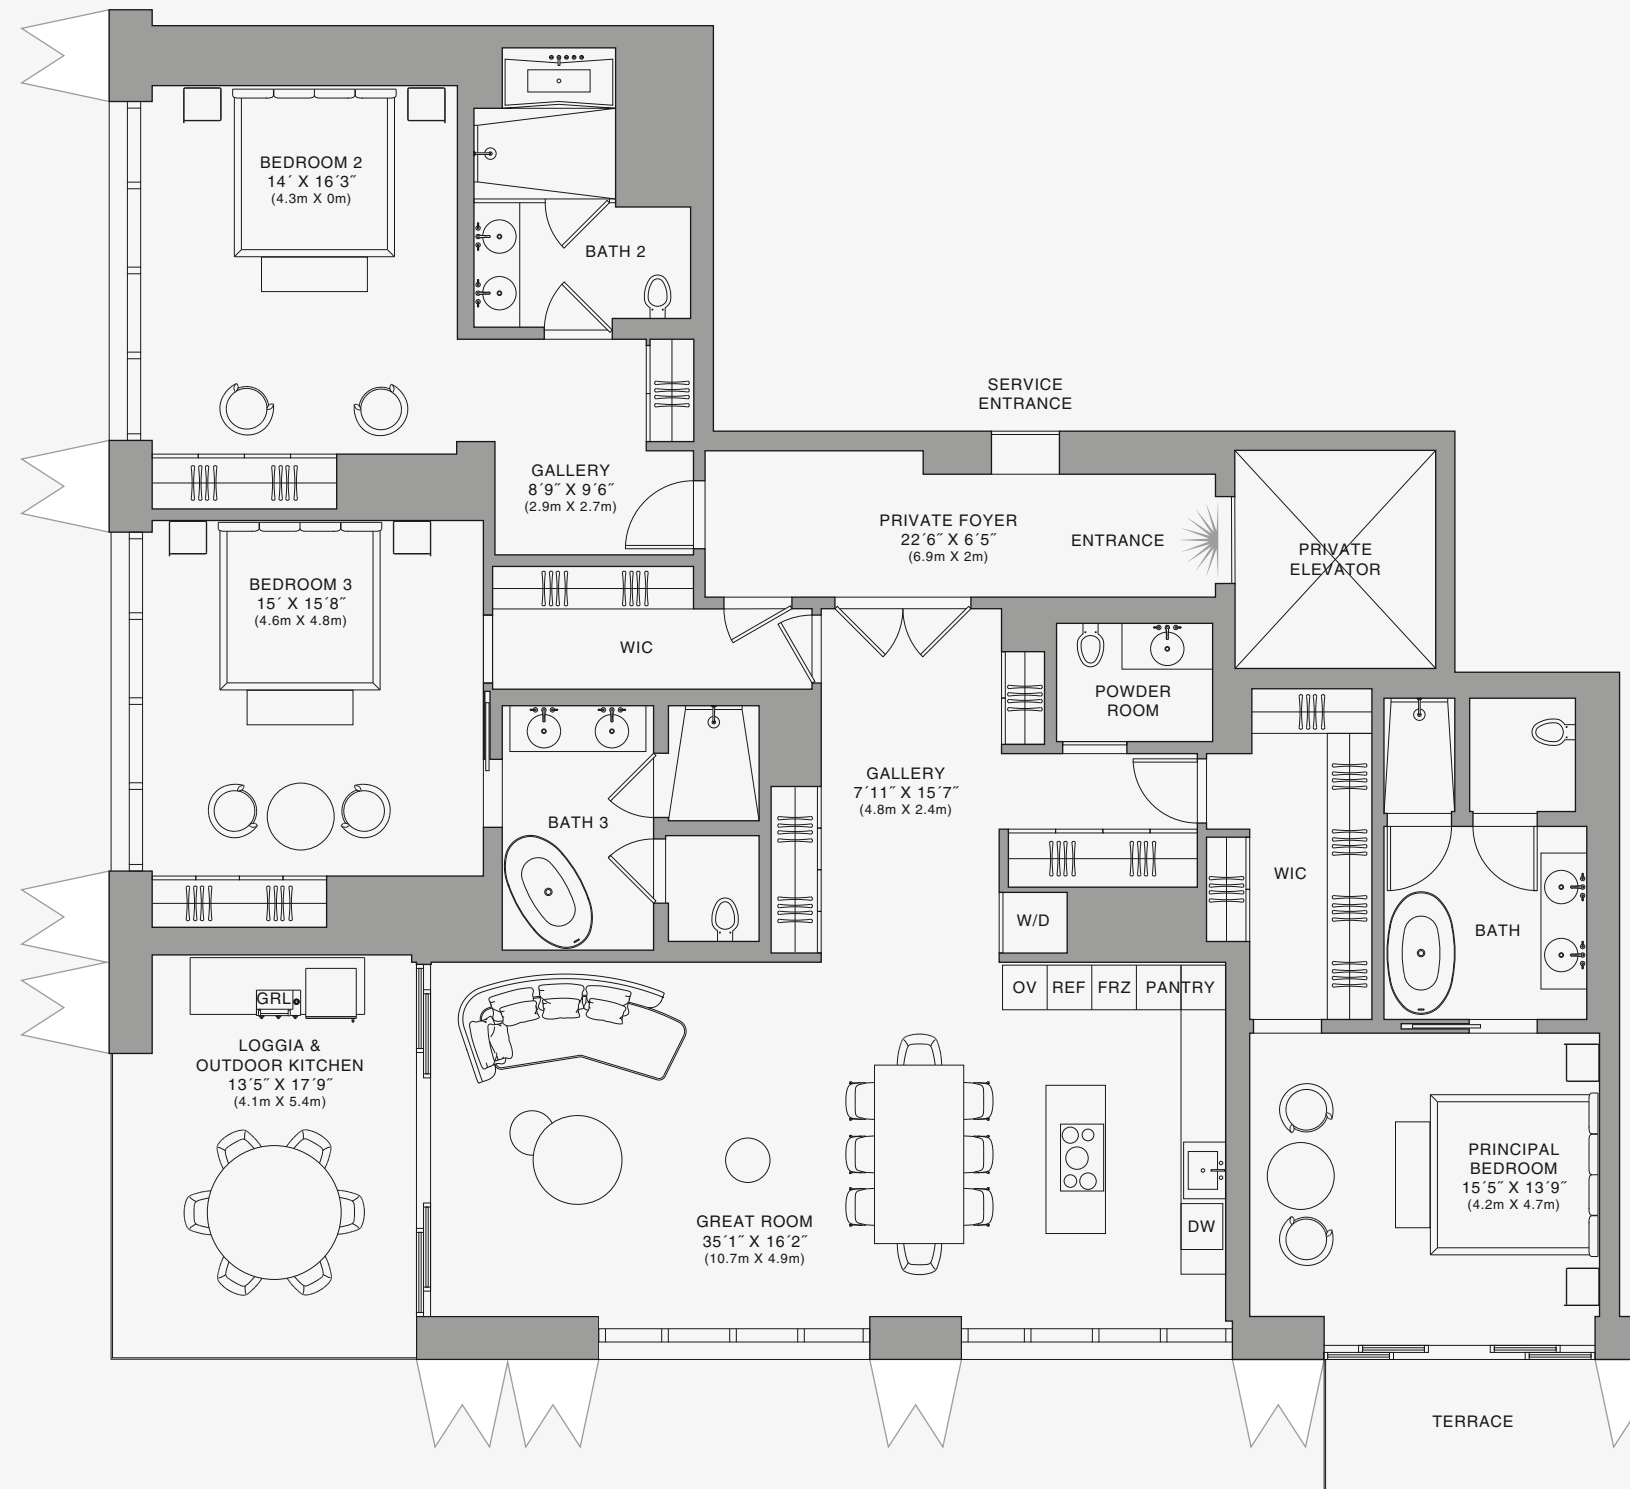

Biscayne Bay

888 Residence