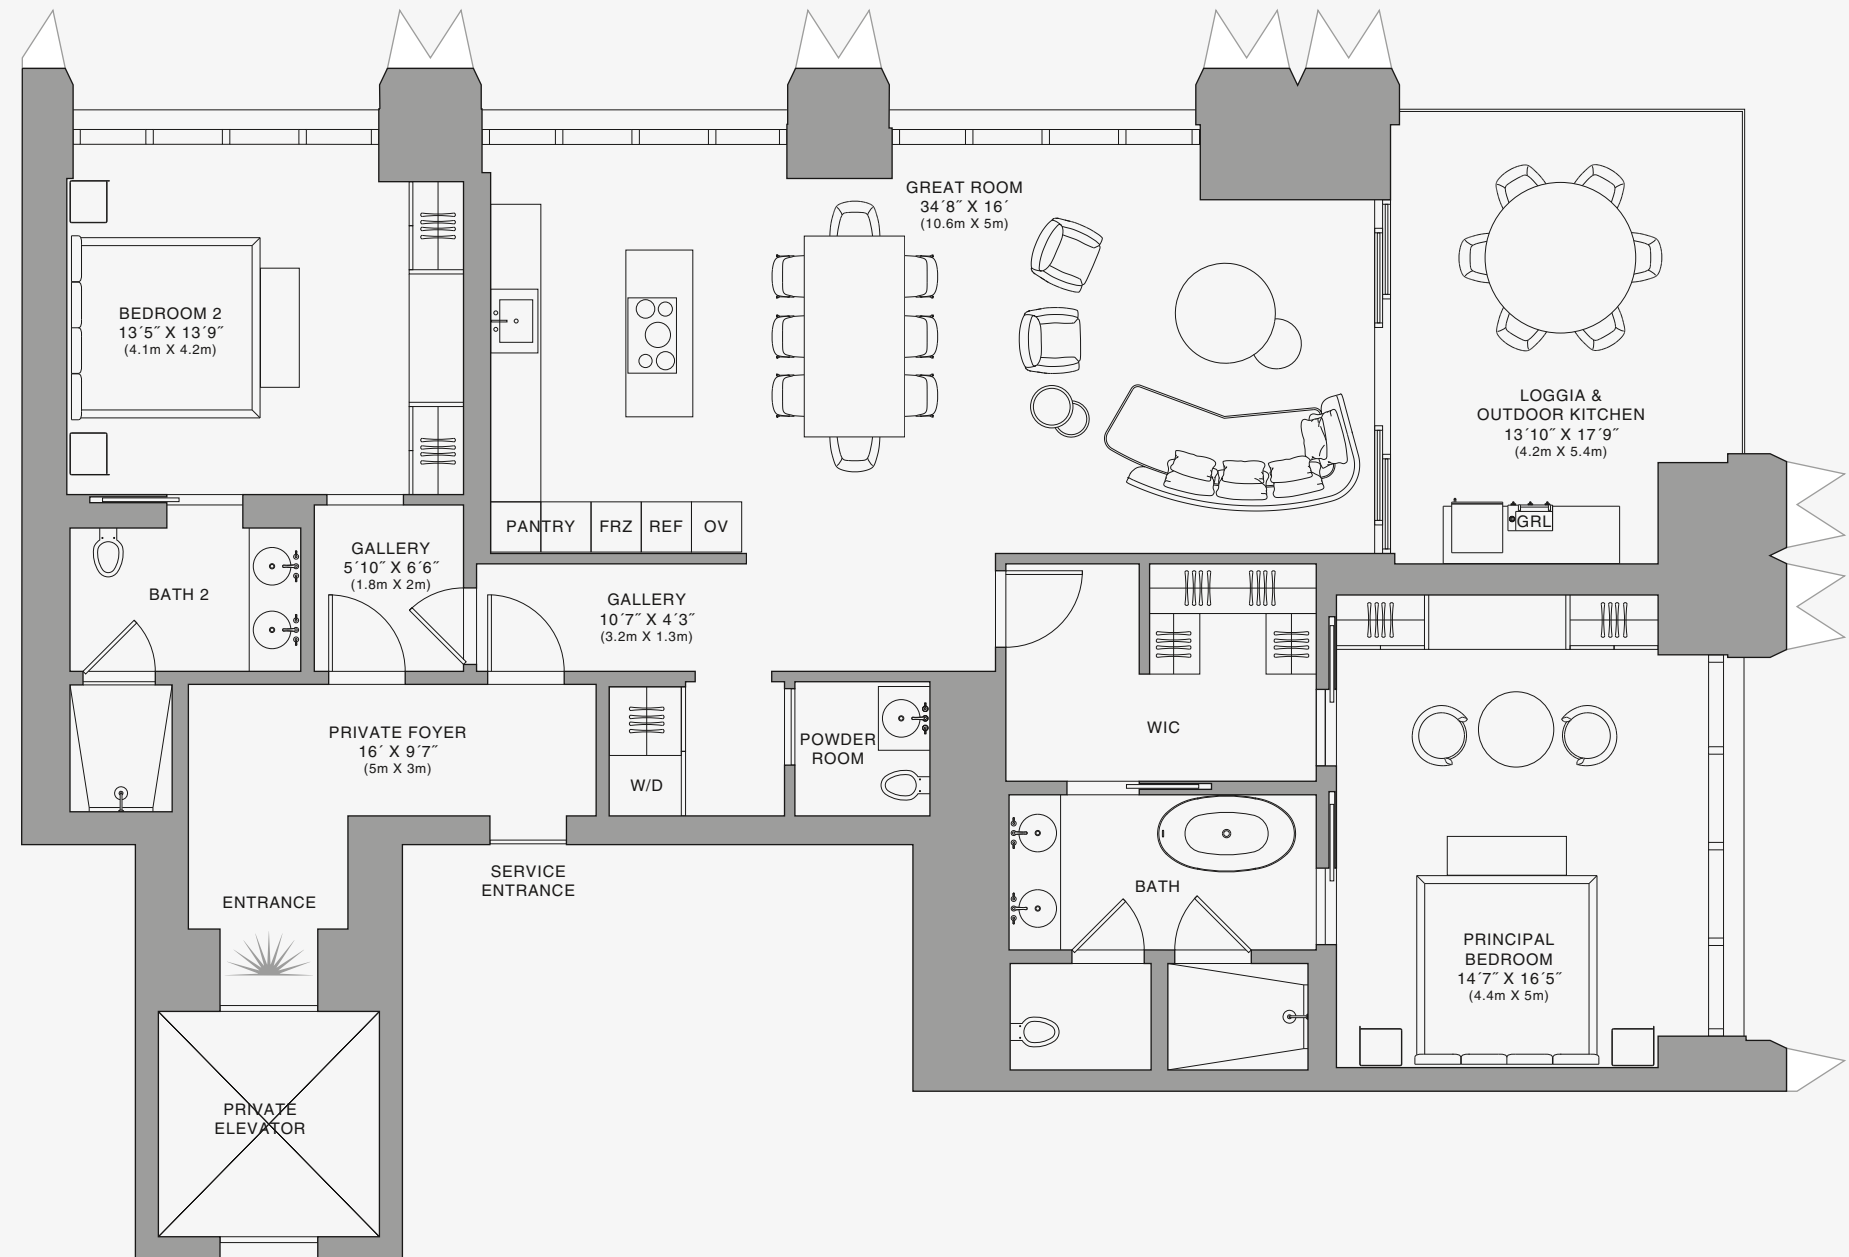

Biscayne Bay

888 Residence

888 BRICKELL

DOLCE & GABBANA
MIAMI

RESIDENCE B

FLOOR 45

ROOMS

2 Bedrooms
2 Bathrooms
Powder Room

SQUARE FOOTAGES (SQUARE METERS)

Indoor: 2,173 SQF (202 SM)
Outdoor: 262 SQF (24 SM)
Total: 2,435 SQF (226 SM)

FEATURES

888 Suite & 888 Room
Furniture by Dolce&Gabbana
11' Ceiling Height
Loggia & Outdoor Kitchen
Views: North East