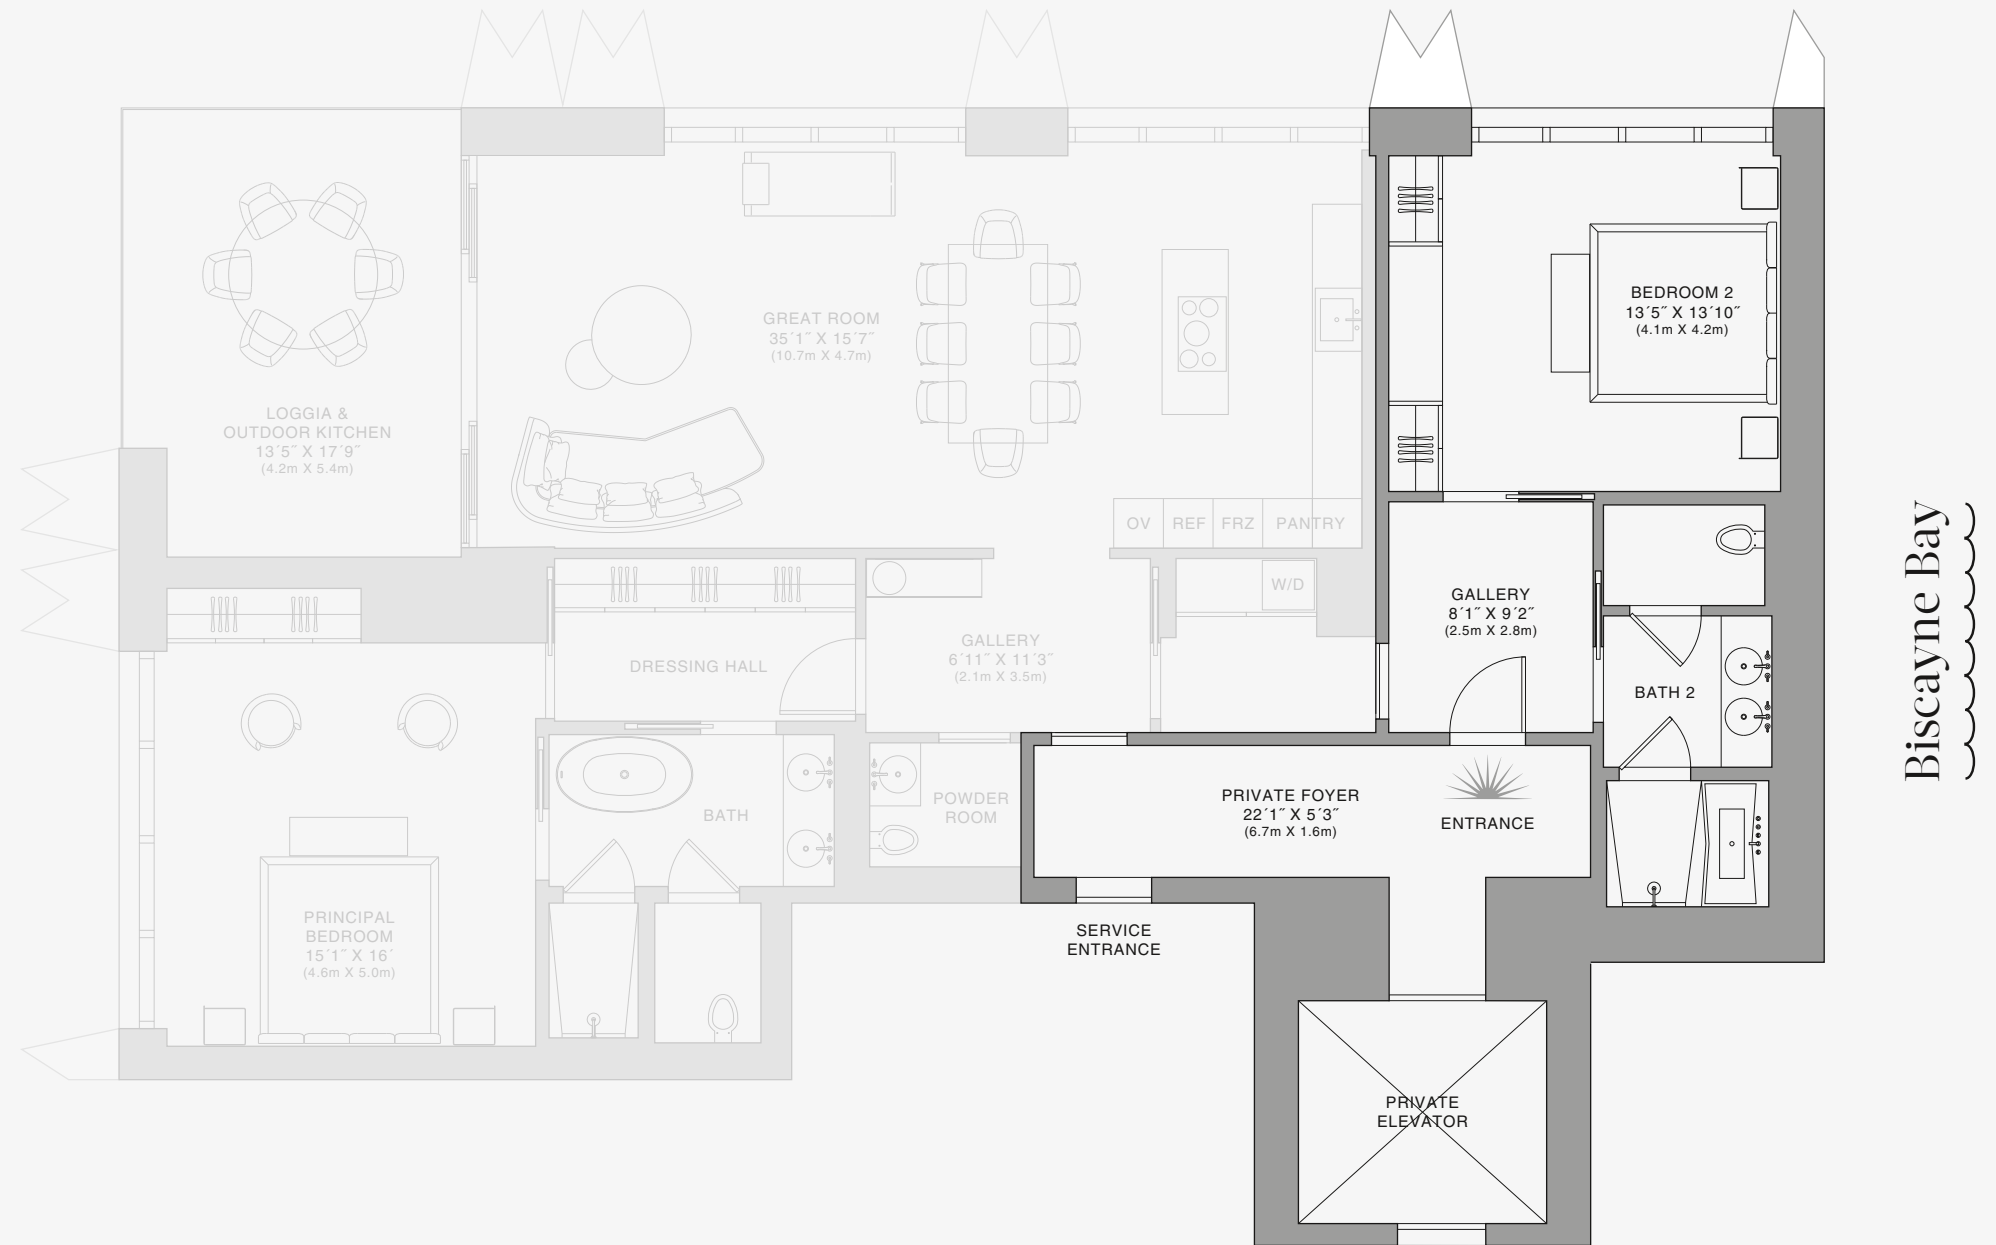

SQUARE FOOTAGES (SQUARE METERS)

Indoor: 2,225 SQF (207 SM)

Outdoor: 262 SQF (24 SM)

Total: 2,487 SQF (231 SM)

FEATURES

- 888 Suite & 888 Room
- Furniture by Dolce&Gabbana
- 11' Ceiling Height
- Loggia & Outdoor Kitchen
- Views: North West

Biscayne Bay

888 Suite

888 BRICKELL

DOLCE & GABBANA
MIAMI

RESIDENCE C

FLOOR 63

ROOMS

2 Bedrooms
2 Bathrooms
Powder Room

SQUARE FOOTAGES (SQUARE METERS)

Indoor: 2,225 SQF (207 SM)
Outdoor: 262 SQF (24 SM)
Total: 2,487 SQF (231 SM)

FEATURES

888 Suite & 888 Room
Furniture by Dolce&Gabbana
11' Ceiling Height
Loggia & Outdoor Kitchen
Views: North West