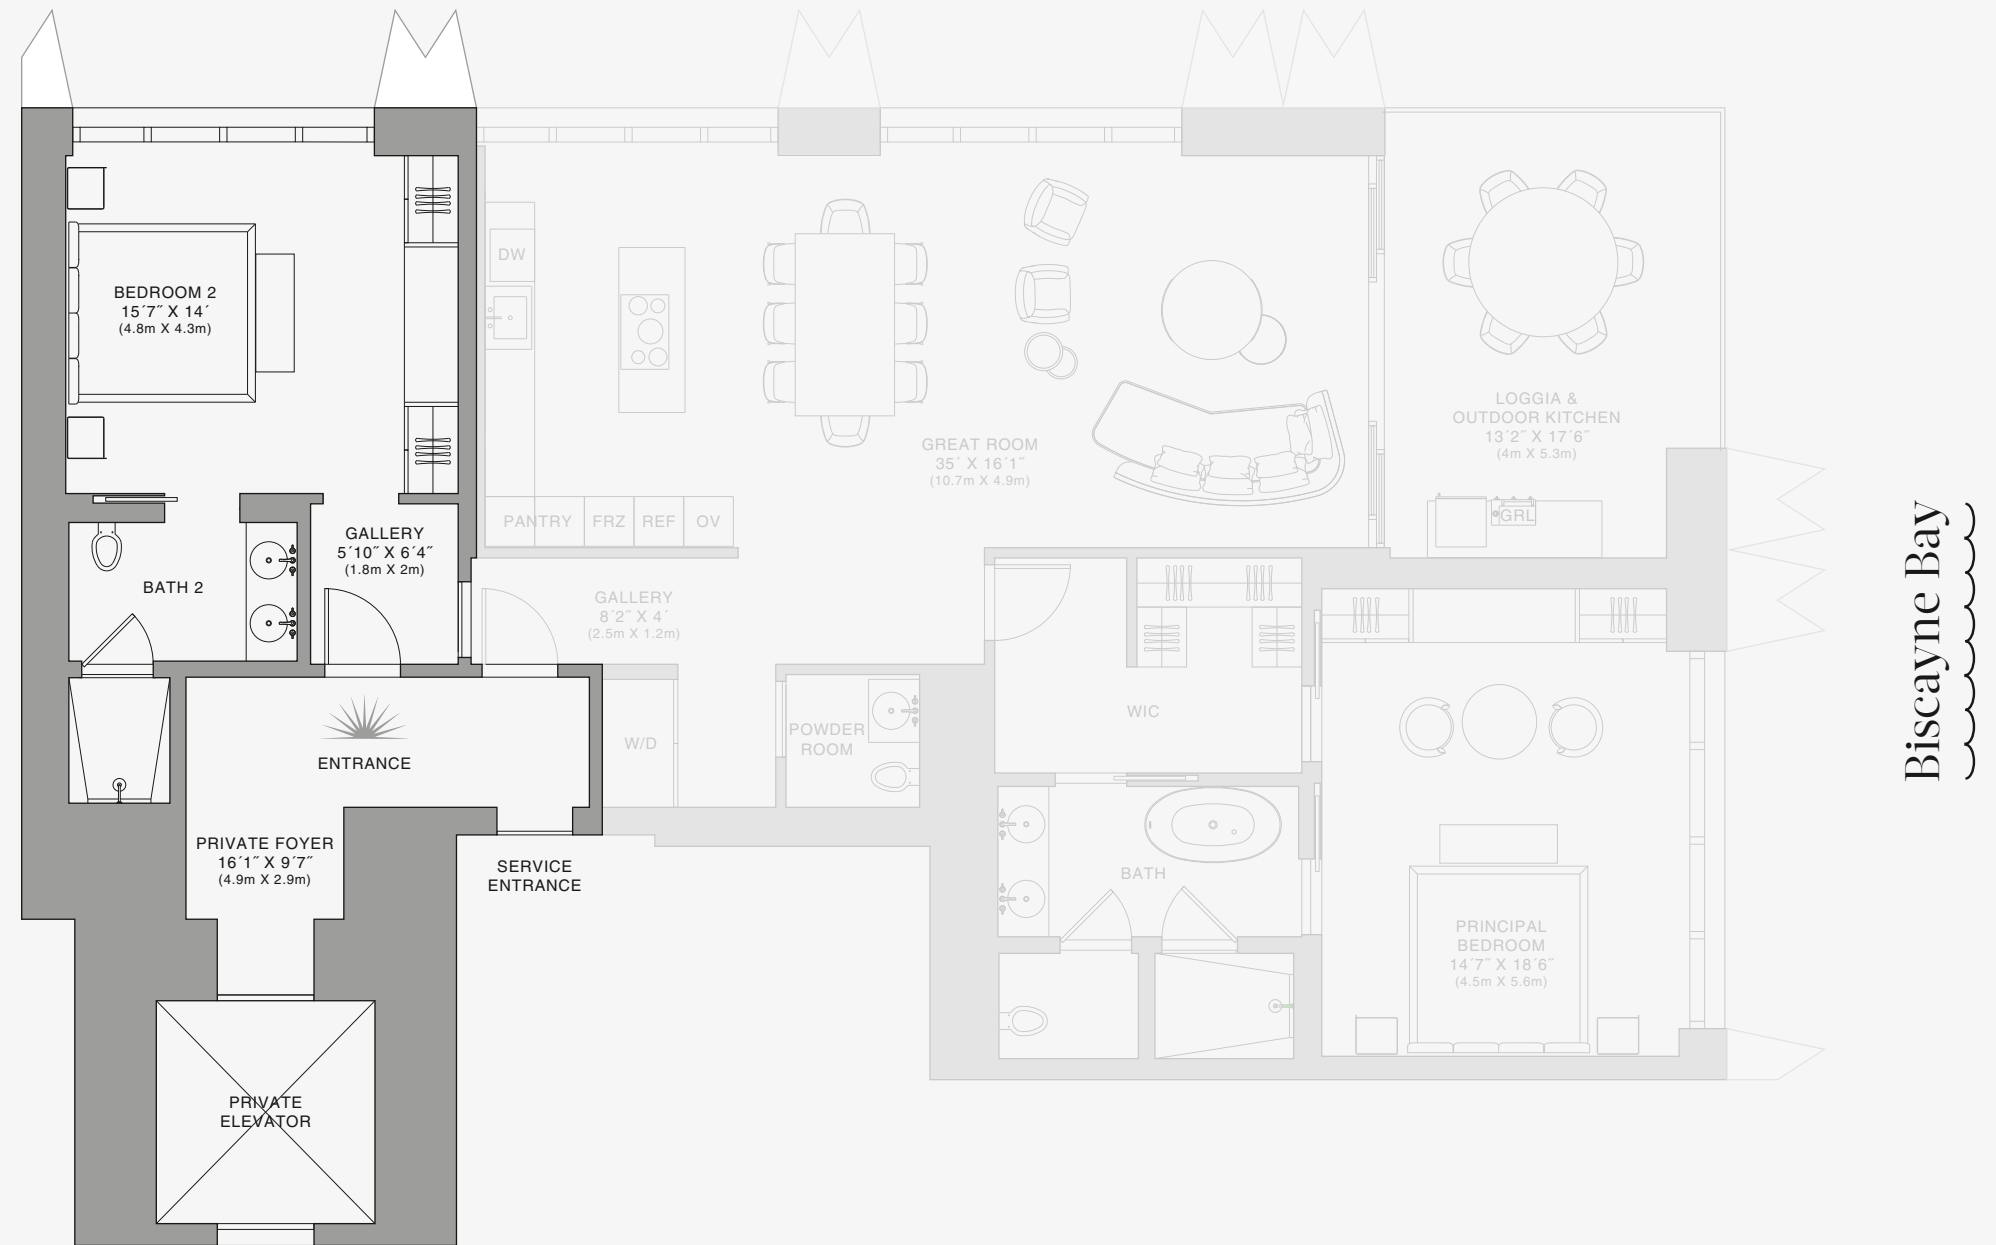

888 BRICKELL

DOLCE & GABBANA
M I A M I

RESIDENCE B

FLOOR 72

ROOMS

2 Bedrooms
2 Bathrooms
Powder Room

SQUARE FOOTAGES (SQUARE METERS)

Indoor: 2,173 SQF (202 SM)
Outdoor: 262 SQF (24 SM)
Total: 2,435 SQF (226 SM)

FEATURES

888 Suite & 888 Room
Furniture by Dolce&Gabbana
11' Ceiling Height
Loggia & Outdoor Kitchen
Views: North East

Biscayne Bay

888 Room