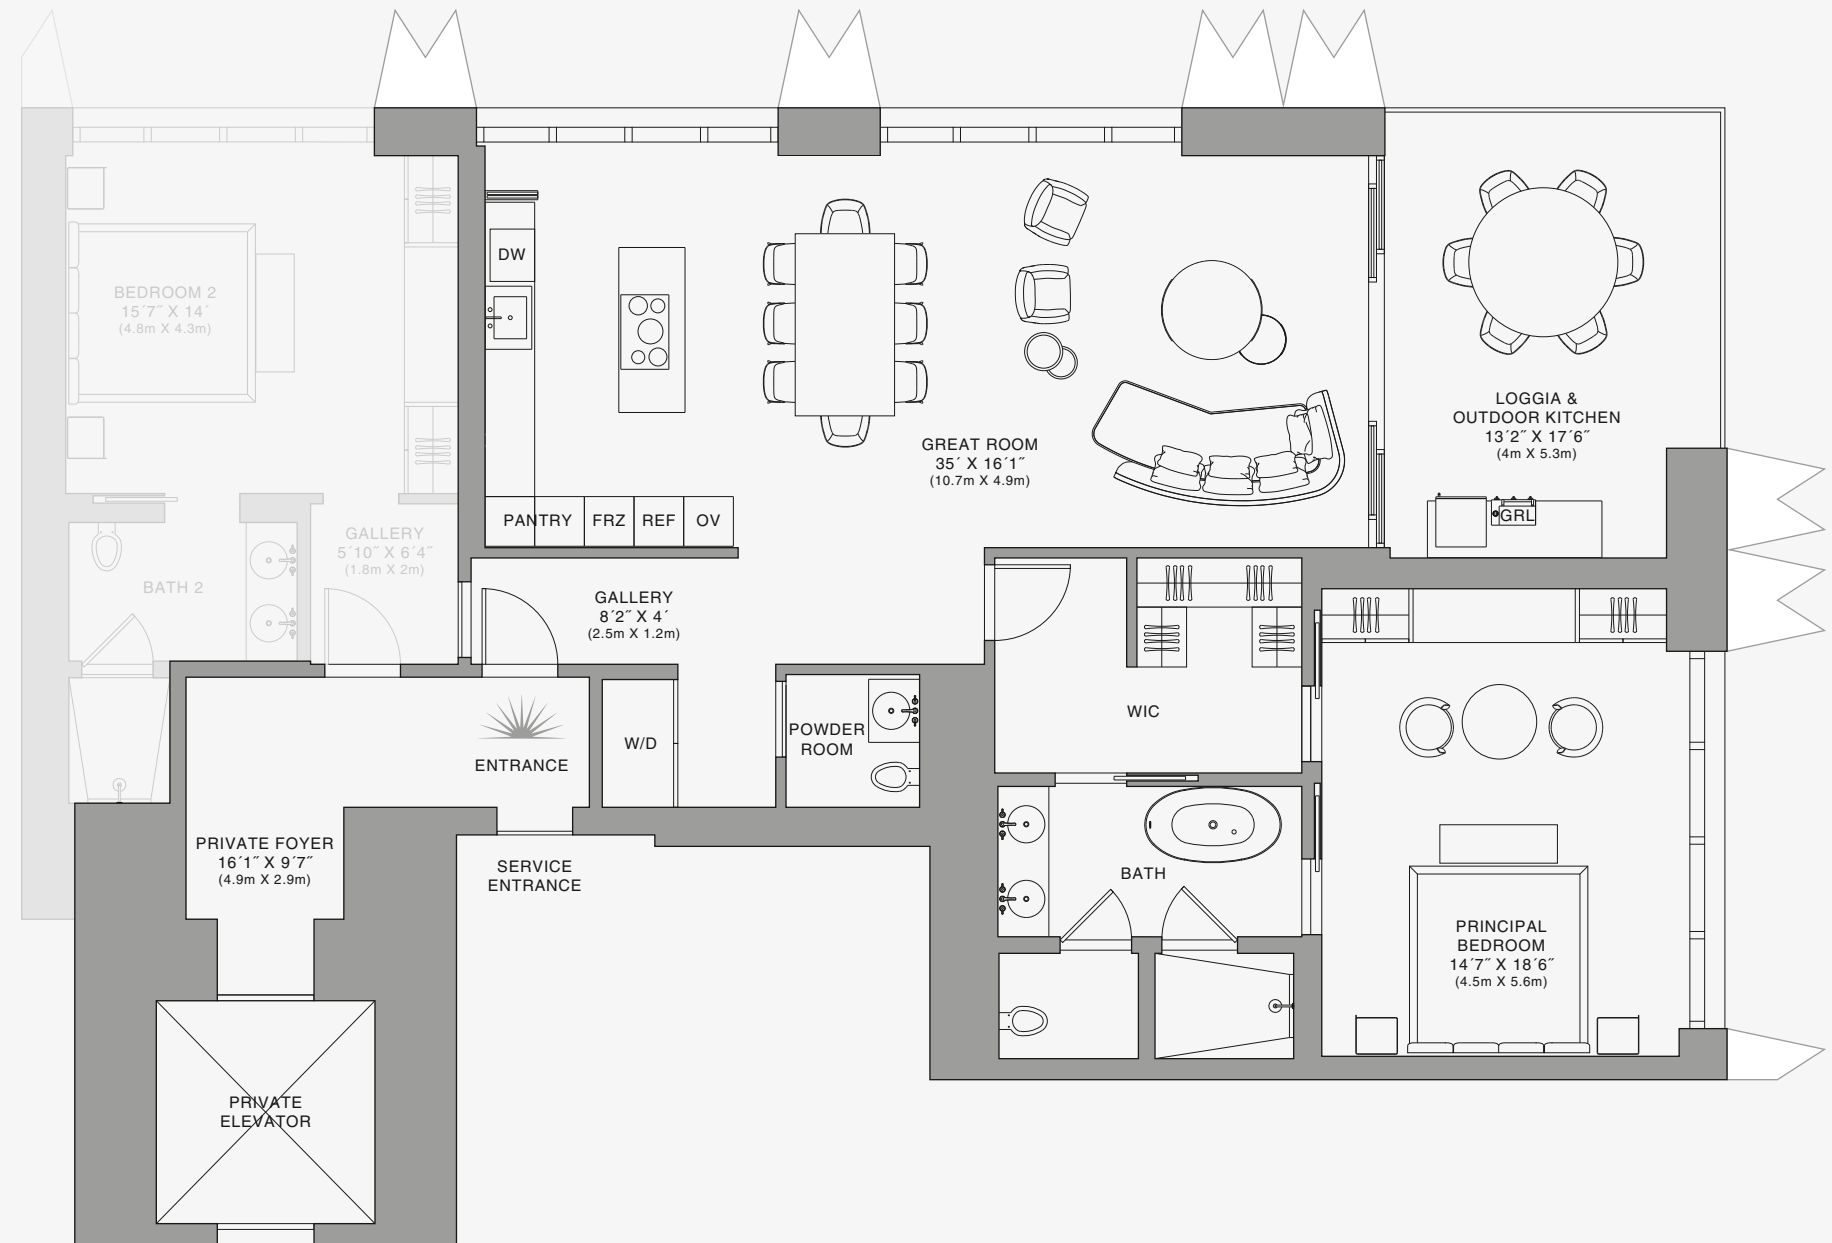

2 Bedrooms
2 Bathrooms
Powder Room

SQUARE FOOTAGES (SQUARE METERS)

Indoor: 2,173 SQF (202 SM)

Outdoor: 262 SQF (24 SM)

Total: 2,435 SQF (226 SM)

FEATURES

888 Suite & 888 Room
Furniture by Dolce&Gabbana
11' Ceiling Height
Loggia & Outdoor Kitchen
Views: North East

Biscayne Bay

888 Residence

888 BRICKELL

DOLCE & GABBANA
M I A M I

RESIDENCE B

FLOOR 62

ROOMS

2 Bedrooms
2 Bathrooms
Powder Room

SQUARE FOOTAGES (SQUARE METERS)

Indoor: 2,173 SQF (202 SM)
Outdoor: 262 SQF (24 SM)
Total: 2,435 SQF (226 SM)

FEATURES

888 Suite & 888 Room
Furniture by Dolce&Gabbana
11' Ceiling Height
Loggia & Outdoor Kitchen
Views: North East