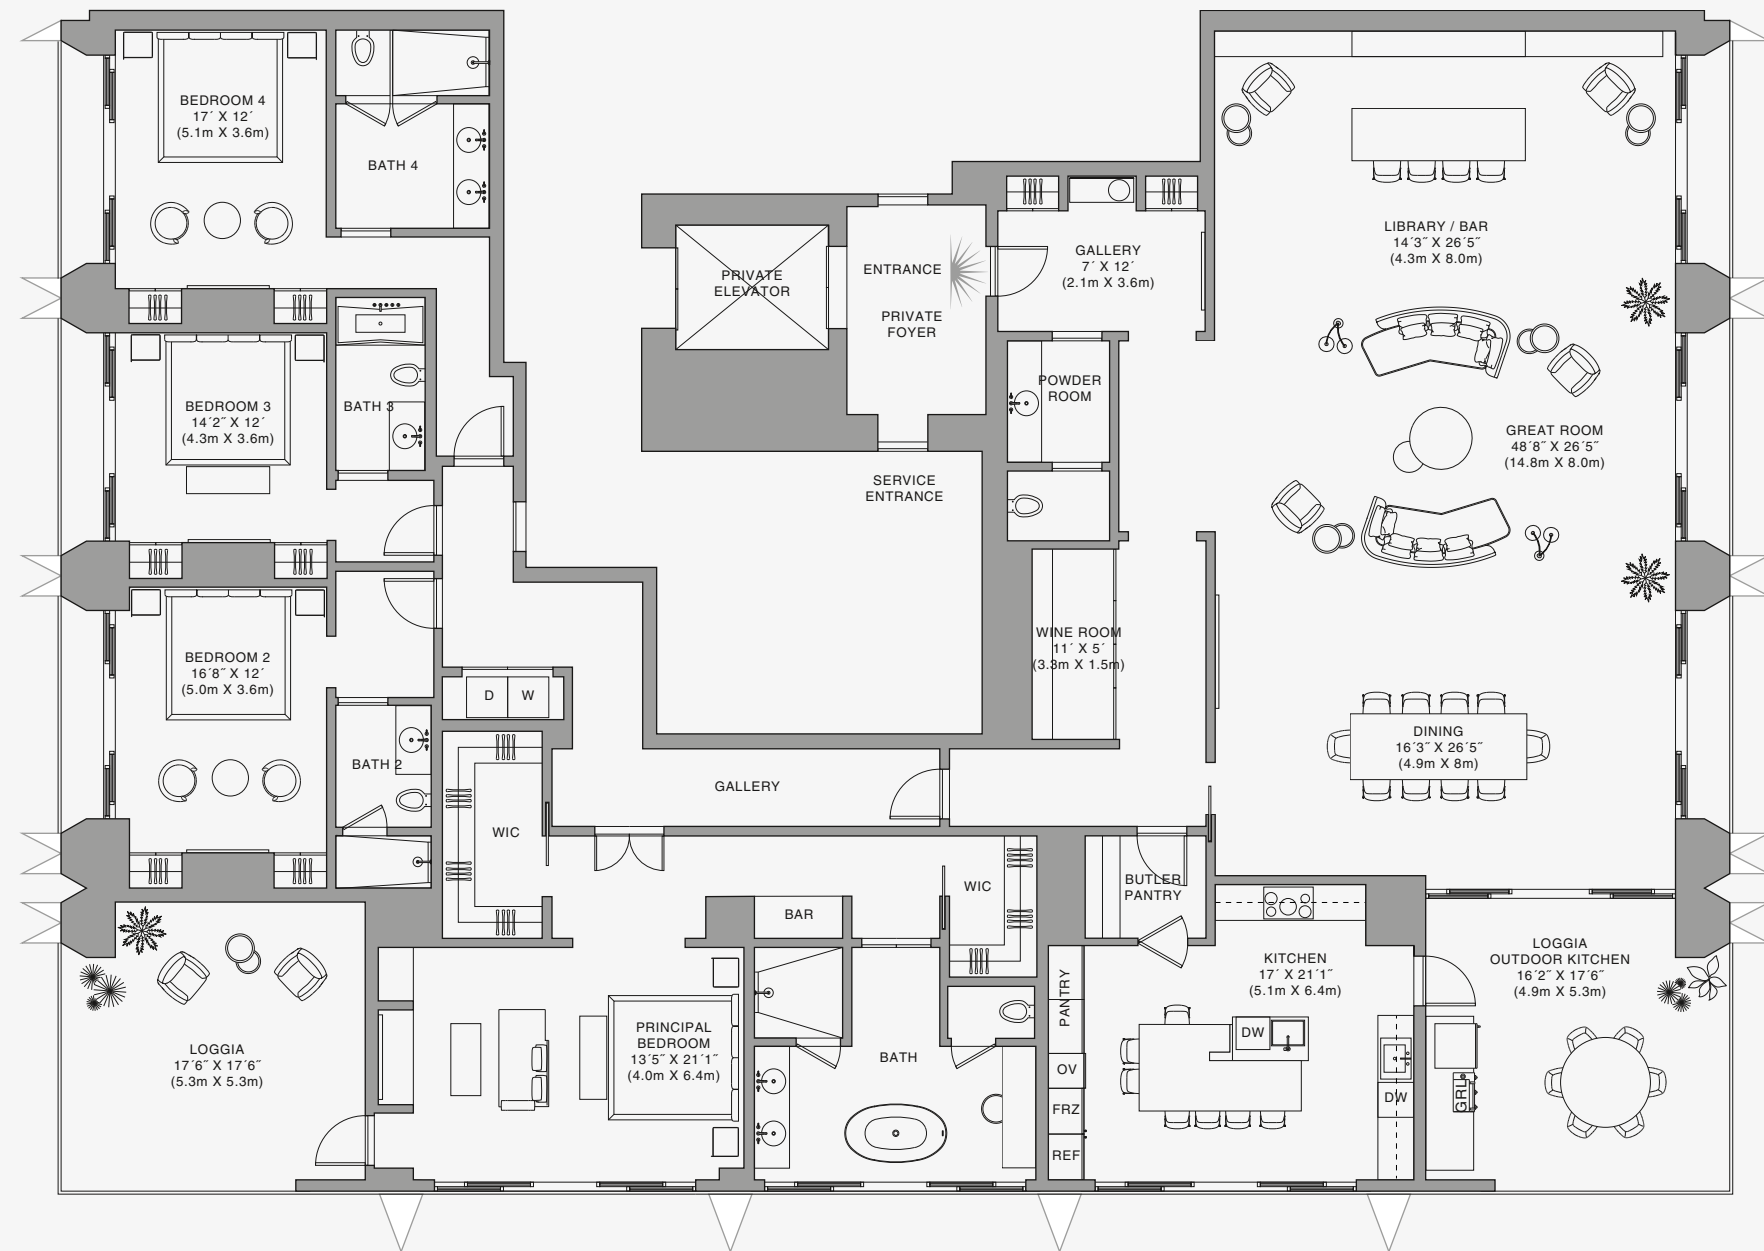

Biscayne Bay

UPPER FLOOR

888 BRICKELL

DOLCE & GABBANA
M I A M I

RESIDENCE B

FLOOR 83-86

ROOMS

4 Bedrooms
4 Bathrooms
Powder Room

SQUARE FOOTAGES (SQUARE METERS)

Indoor: 4,855 SQF (451 SM)
Outdoor: 780 SQF (73 SM)
Total: 5,635 SQF (524 SM)

FEATURES

888 Half Floor Residence
Furniture by Dolce&Gabbana
11' Ceiling Height
2 Loggias & Outdoor Kitchen
Views: North East to South East

Biscayne Bay

888 Residence

888 BRICKELL

DOLCE & GABBANA
MIAMI

RESIDENCE B

FLOOR 45

ROOMS

2 Bedrooms
2 Bathrooms
Powder Room