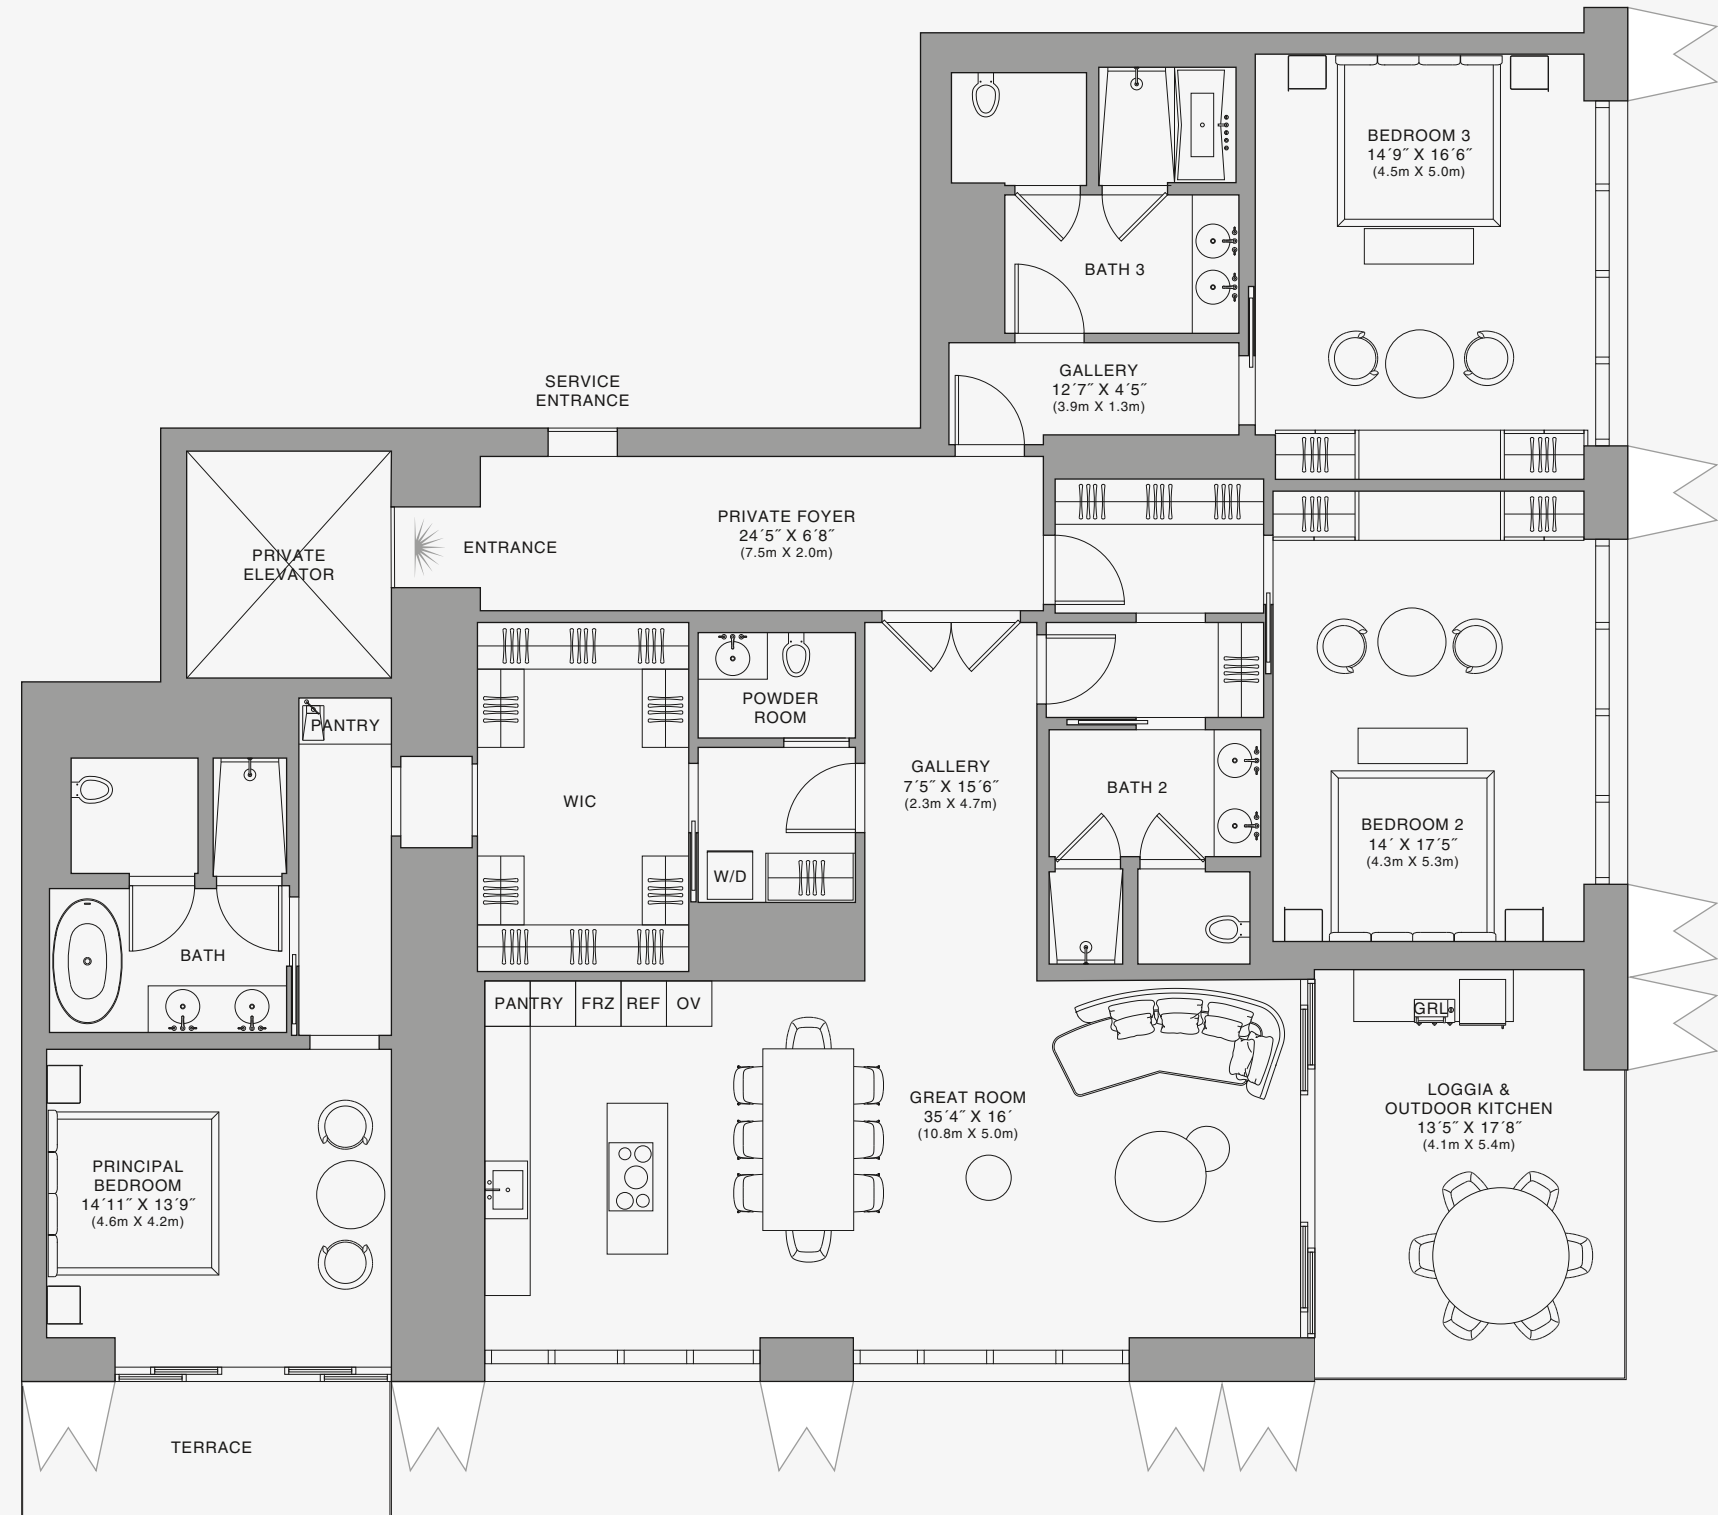

SQUARE FOOTAGES (SQUARE METERS)

Indoor: 3,049 SQF (283 SM)
Outdoor: 357 SQF (33 SM)
Total: 3,406 SQF (316 SM)

FEATURES

888 Suite & 888 Room
Furniture by Dolce&Gabbana
11' Ceiling Height
Loggia & Outdoor Kitchen
Views: South East