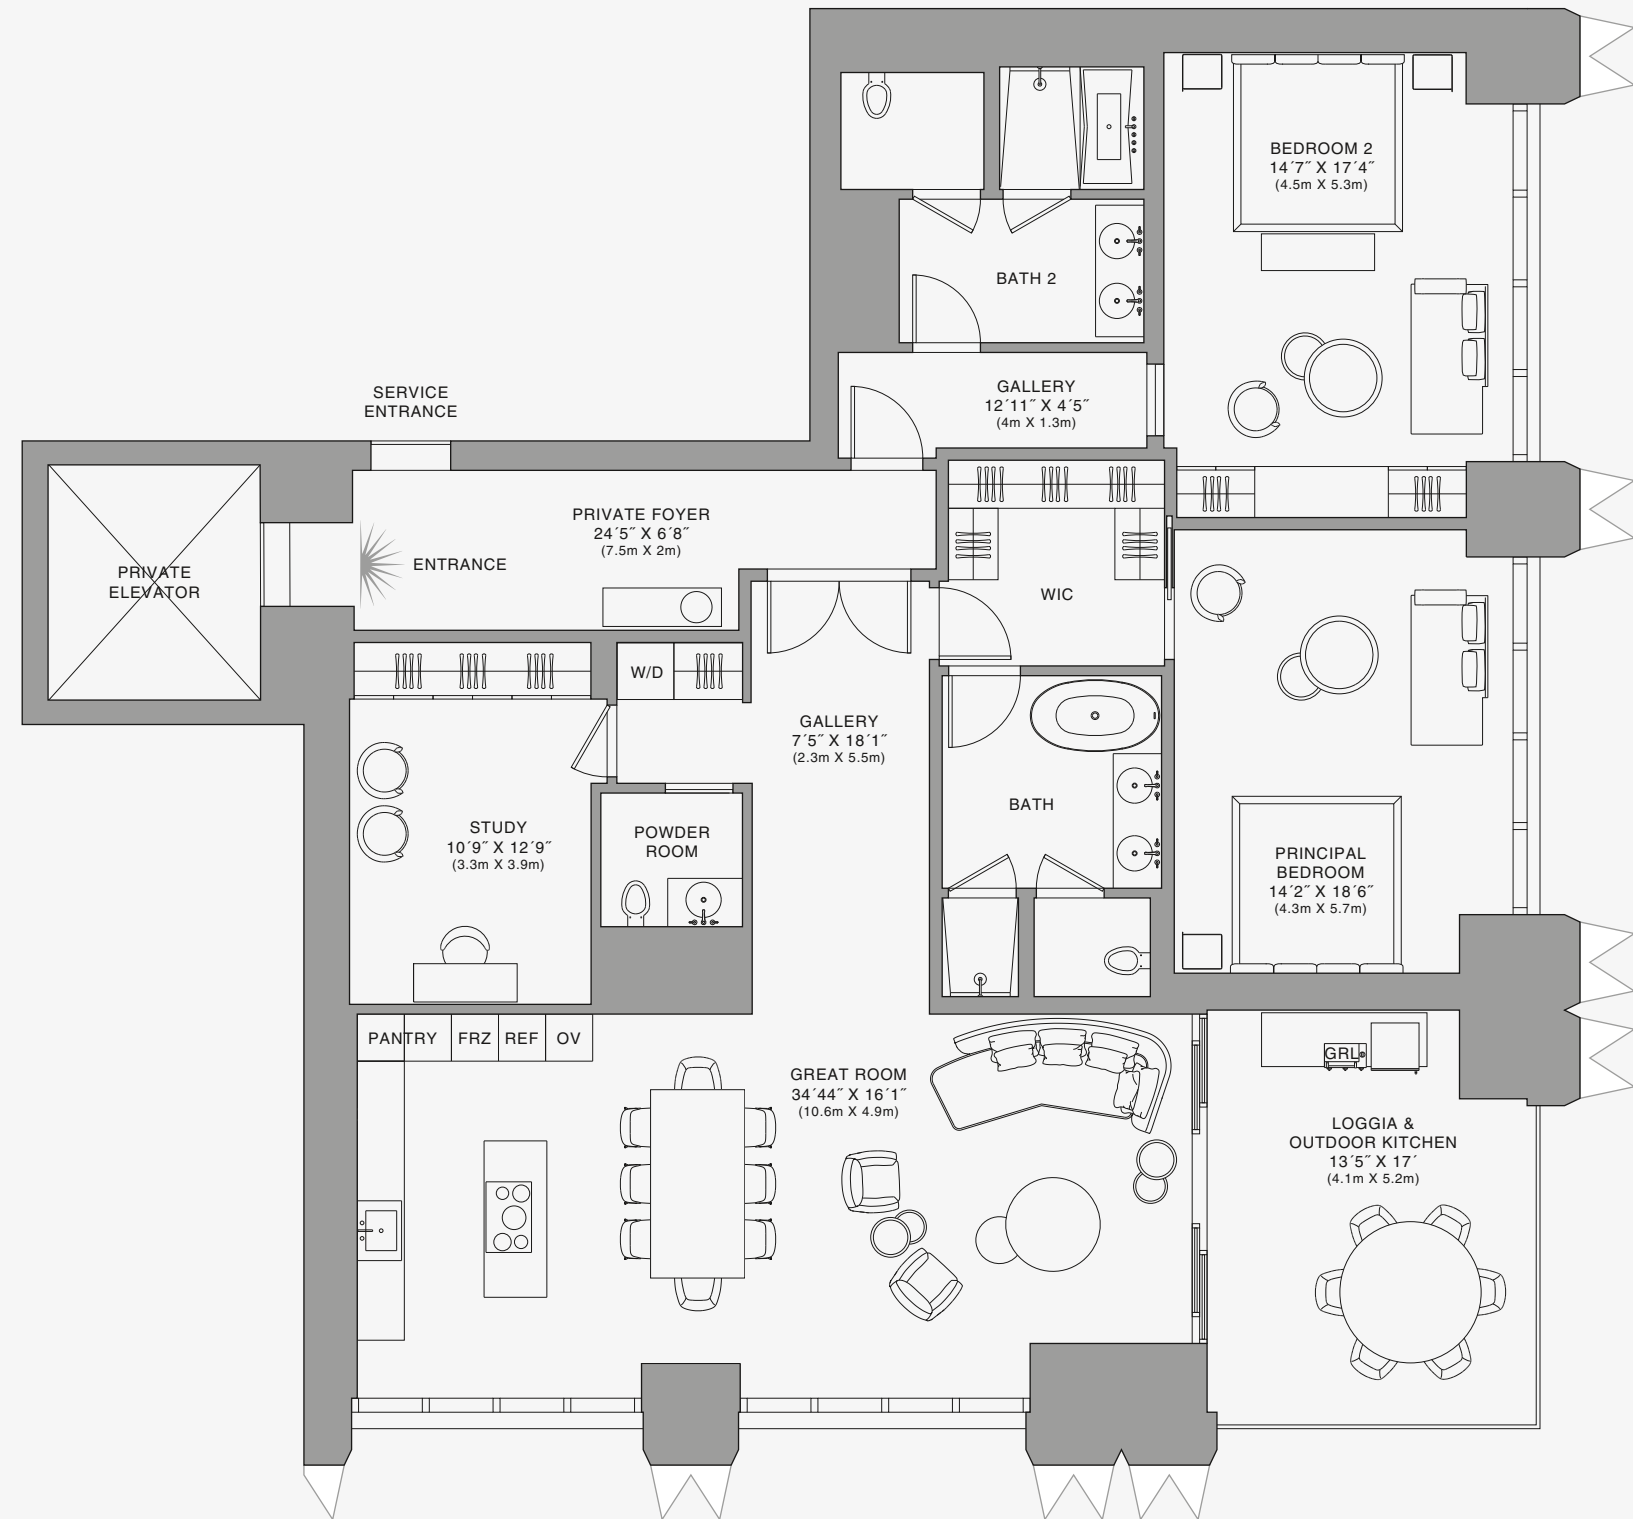

Indoor: 2,173 SQF (202 SM)
Outdoor: 262 SQF (24 SM)
Total: 2,435 SQF (226 SM)

FEATURES

888 Suite & 888 Room
Furniture by Dolce&Gabbana
11' Ceiling Height
Loggia & Outdoor Kitchen
Views: North East

FLOOR 45

Biscayne Bay

888 Room

888 BRICKELL

DOLCE & GABBANA
M I A M I

RESIDENCE A

FLOOR 49

ROOMS

2 Bedrooms
2 Bathrooms
Powder Room
Study

SQUARE FOOTAGES (SQUARE METERS)

Indoor: 2,528 SQF (215 SM)
Outdoor: 261 SQF (38 SM)
Total: 2,789 SQF (253 SM)

FEATURES

888 Suite & 888 Room
Furniture by Dolce&Gabbana
11' Ceiling Height
Loggia & Outdoor Kitchen
Views: South East