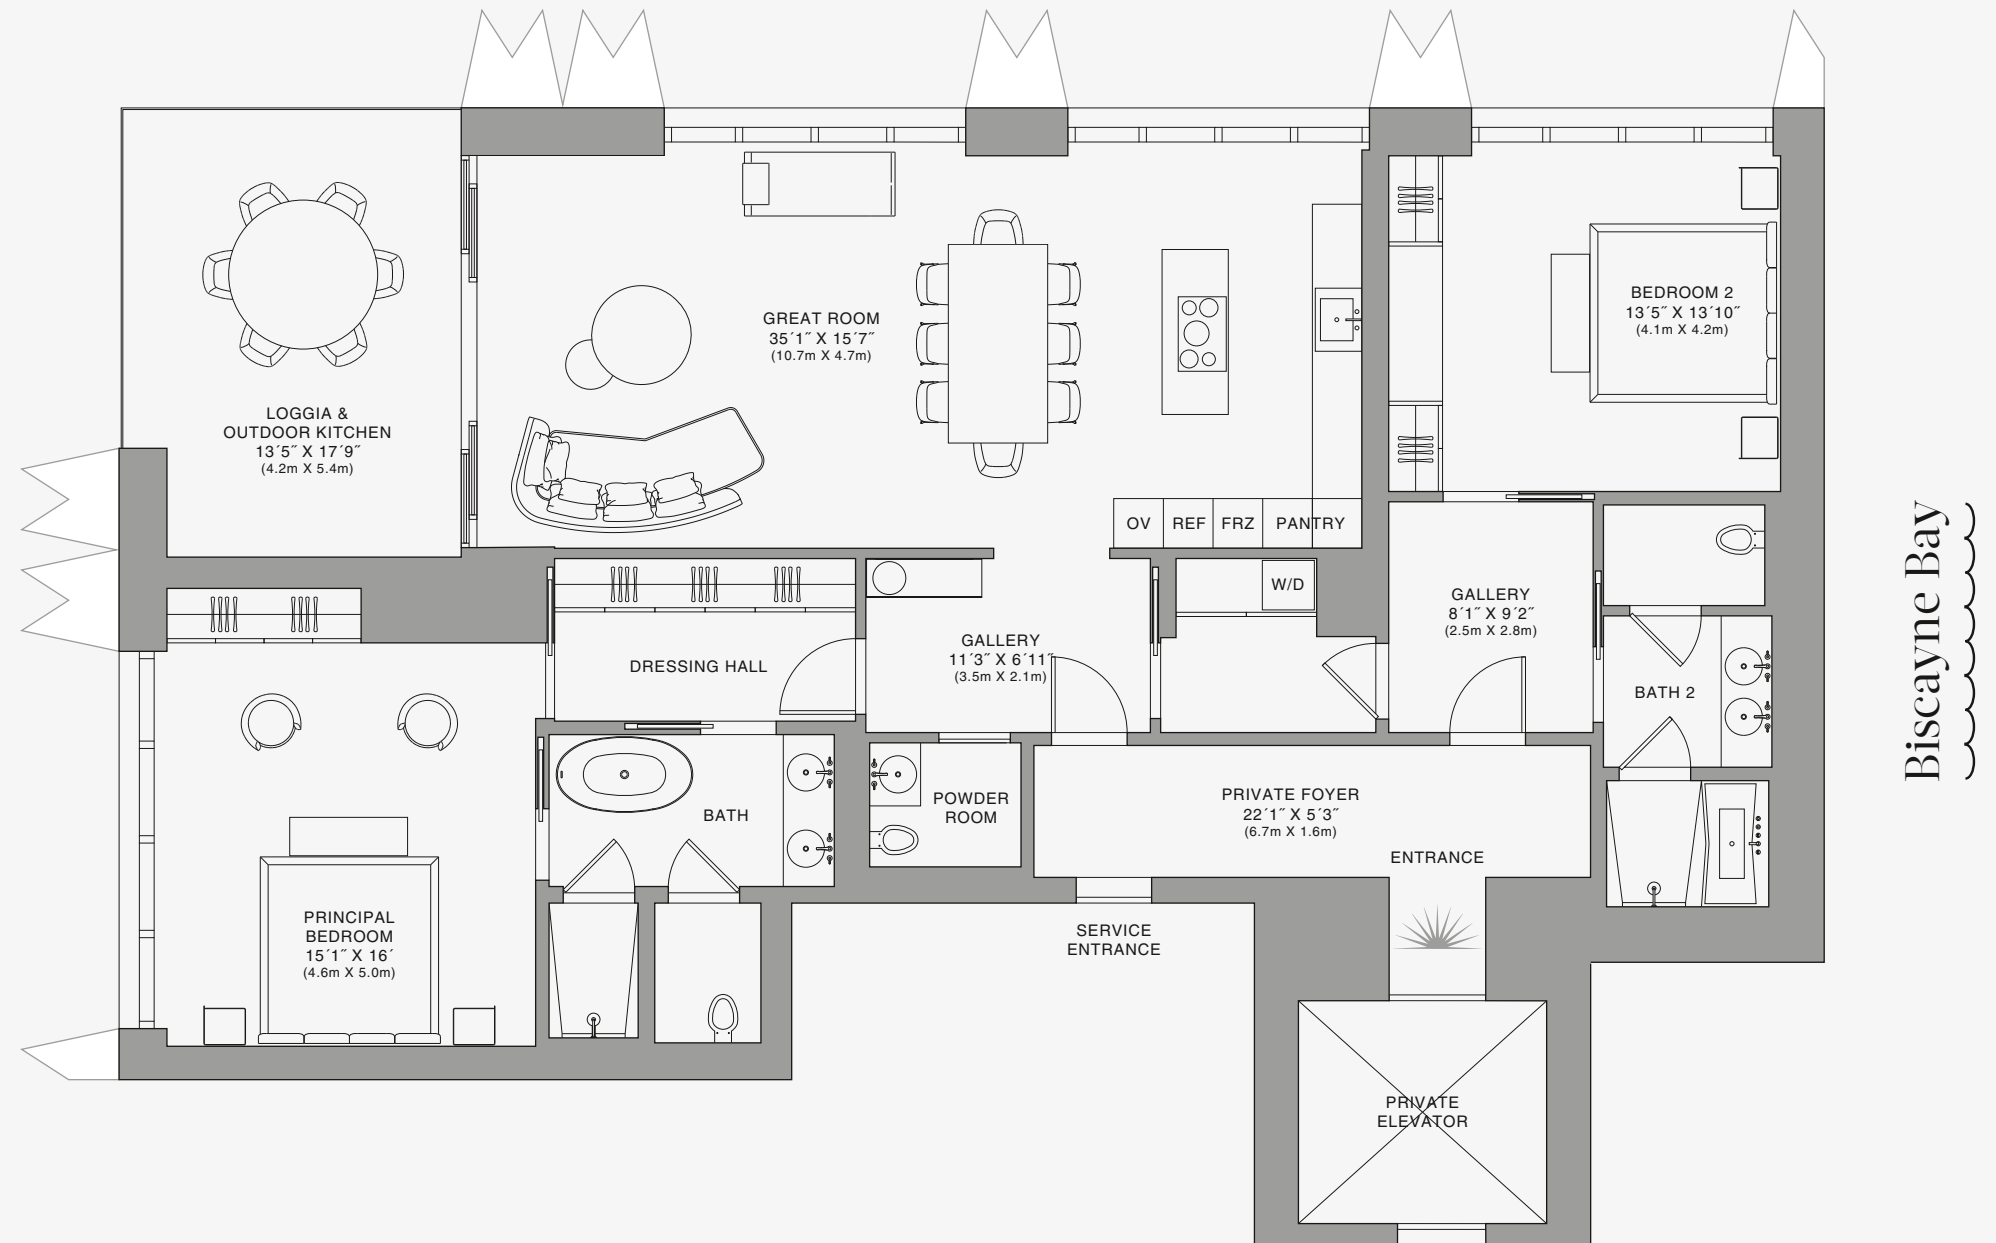

SQUARE FOOTAGES (SQUARE METERS)

Indoor: 2,173 SQF (202 SM)
Outdoor: 262 SQF (24 SM)
Total: 2,435 SQF (226 SM)

FEATURES

888 Suite & 888 Room
Furniture by Dolce&Gabbana
11' Ceiling Height
Loggia & Outdoor Kitchen
Views: North East

Biscayne Bay

888 Room

888 BRICKELL

DOLCE & GABBANA
MIAMI

RESIDENCE C

FLOOR 63

ROOMS

2 Bedrooms
2 Bathrooms
Powder Room

SQUARE FOOTAGES (SQUARE METERS)

Indoor: 2,225 SQF (207 SM)
Outdoor: 262 SQF (24 SM)
Total: 2,487 SQF (231 SM)

FEATURES

888 Suite & 888 Room
Furniture by Dolce&Gabbana
11' Ceiling Height
Loggia & Outdoor Kitchen
Views: North West