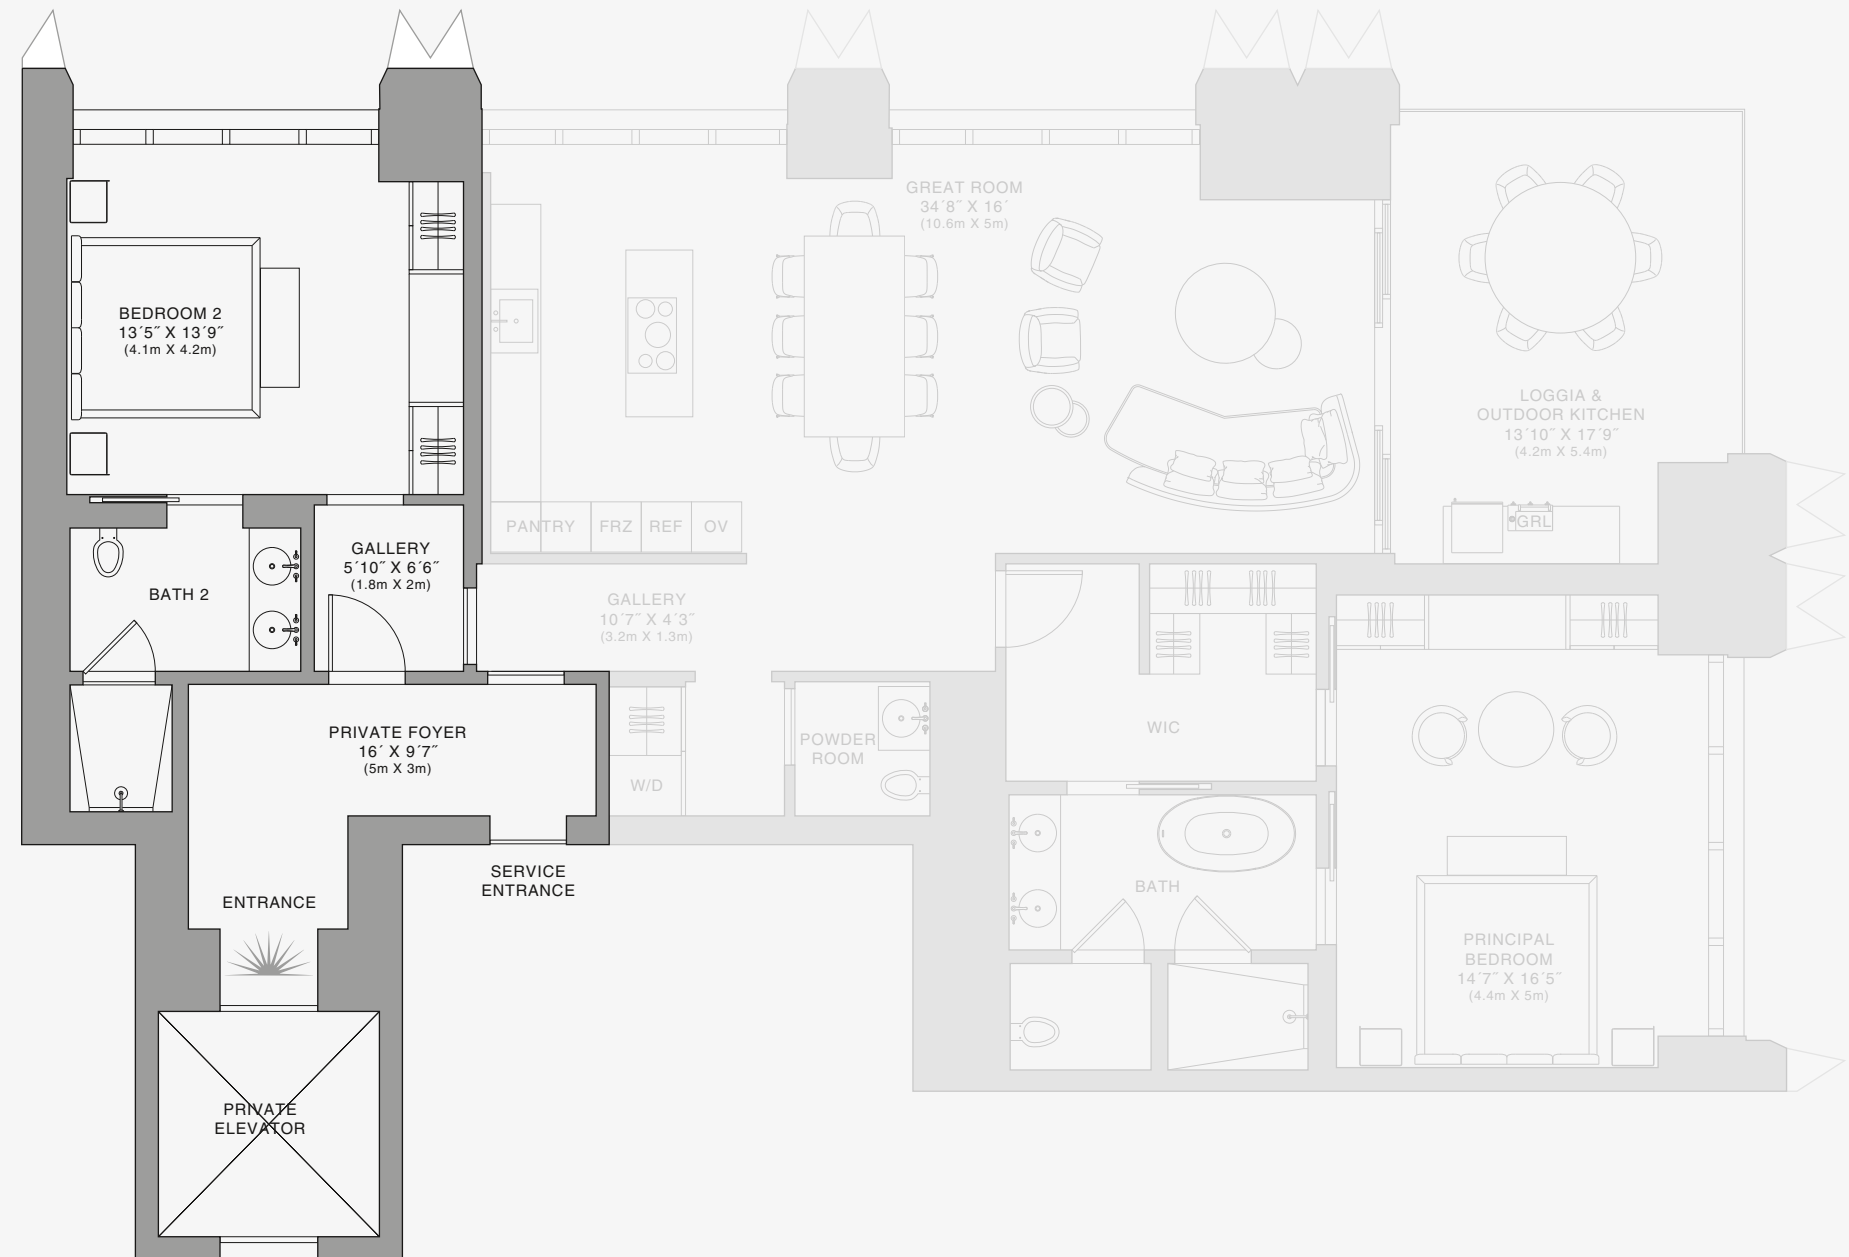

888 Suite

888 BRICKELL

DOLCE & GABBANA
M I A M I

RESIDENCE B

FLOOR 45

ROOMS

2 Bedrooms
2 Bathrooms
Powder Room

SQUARE FOOTAGES (SQUARE METERS)

Indoor: 2,173 SQF (202 SM)
Outdoor: 262 SQF (24 SM)
Total: 2,435 SQF (226 SM)

FEATURES

888 Suite & 888 Room
Furniture by Dolce&Gabbana
11' Ceiling Height
Loggia & Outdoor Kitchen
Views: North East

FLOOR 45