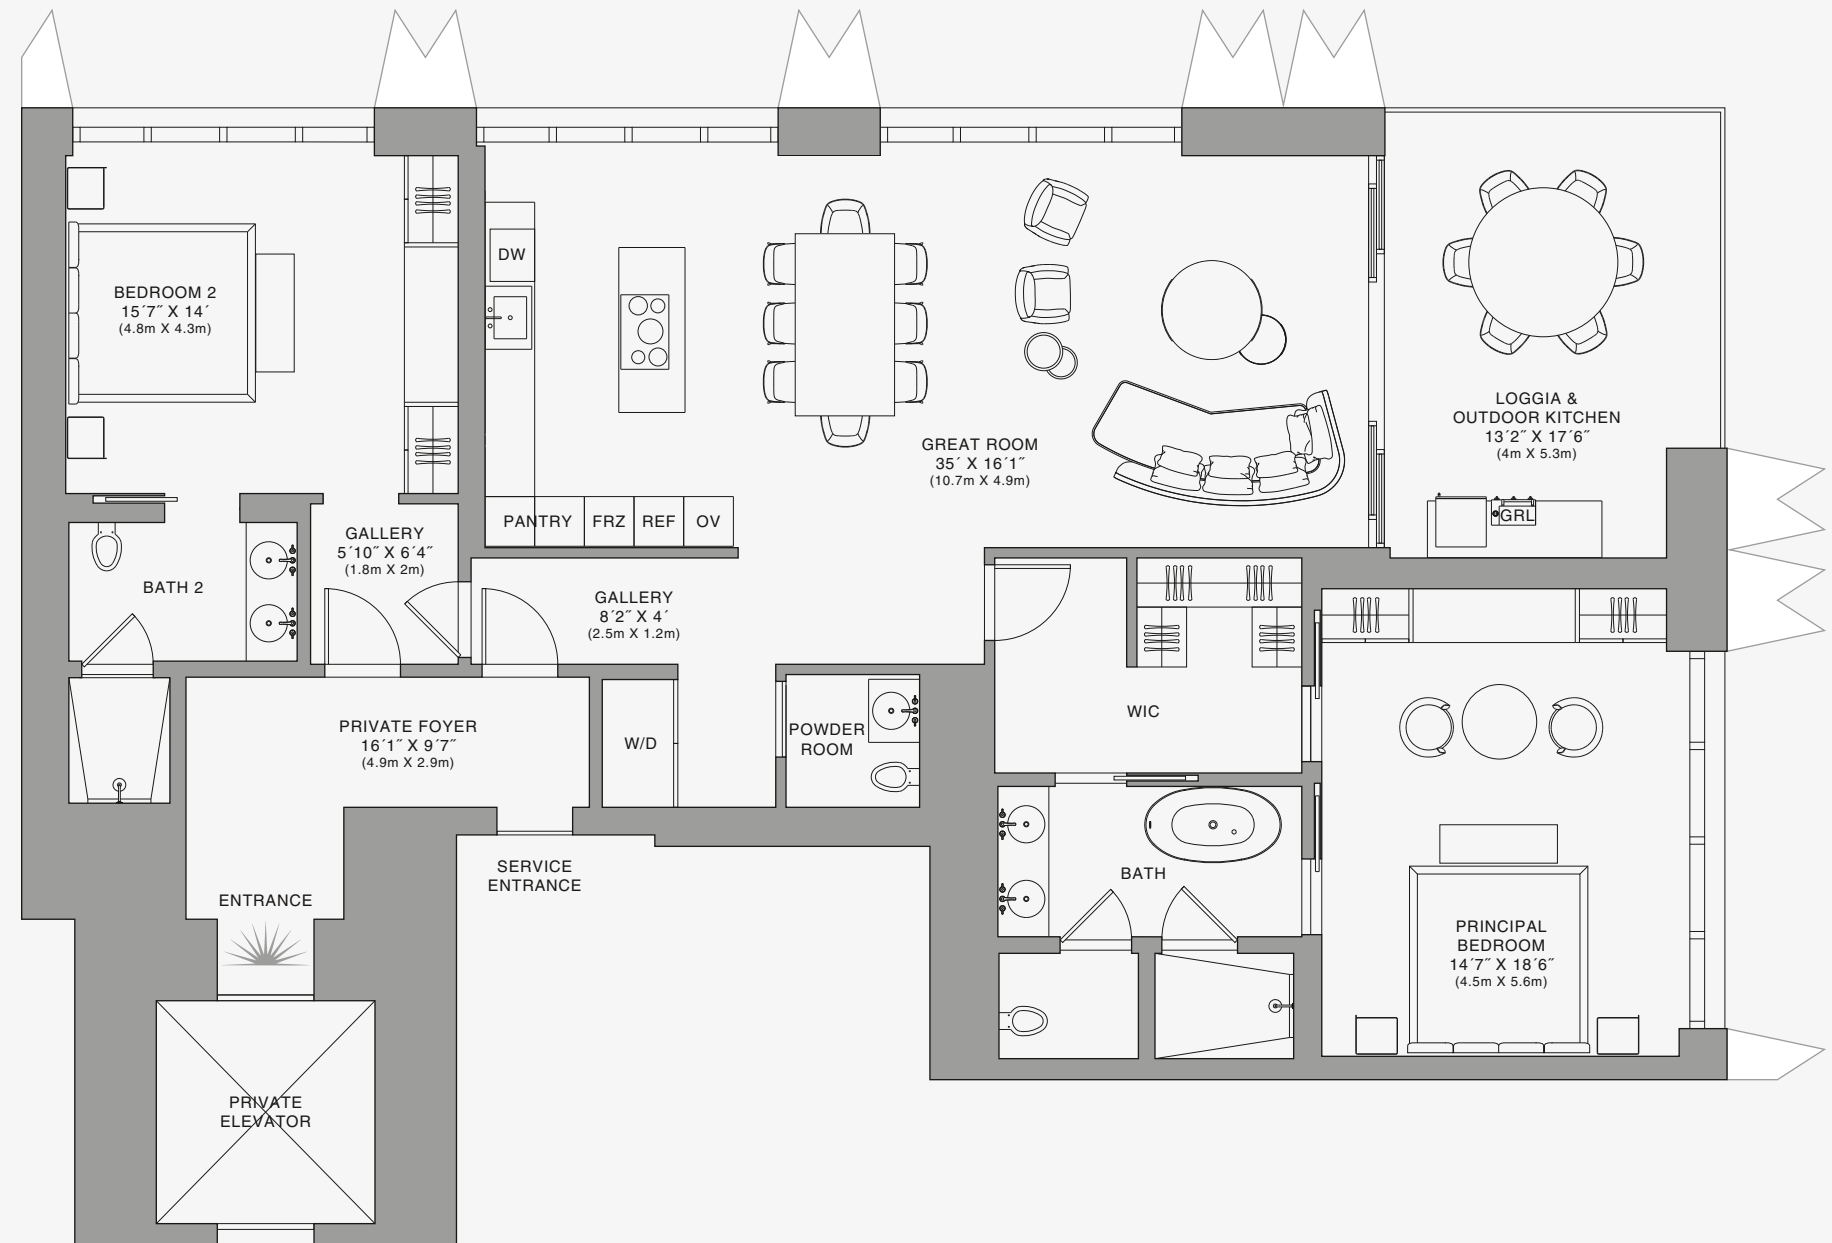

Biscayne Bay

888 Room 2

888 BRICKELL

DOLCE & GABBANA

MIAMI

RESIDENCE B

FLOOR 62

ROOMS

2 Bedrooms
2 Bathrooms
Powder Room

SQUARE FOOTAGES (SQUARE METERS)

Indoor: 2,173 SQF (202 SM)

Outdoor: 262 SQF (24 SM)

Total: 2,435 SQF (226 SM)

FEATURES

888 Suite & 888 Room
Furniture by Dolce&Gabbana
11' Ceiling Height
Loggia & Outdoor Kitchen
Views: North East

SQUARE FOOTAGES (SQUARE METERS)

Indoor: 2,173 SQF (202 SM)
Outdoor: 262 SQF (24 SM)
Total: 2,435 SQF (226 SM)

FEATURES

888 Suite & 888 Room
Furniture by Dolce&Gabbana
11' Ceiling Height
Loggia & Outdoor Kitchen
Views: North East