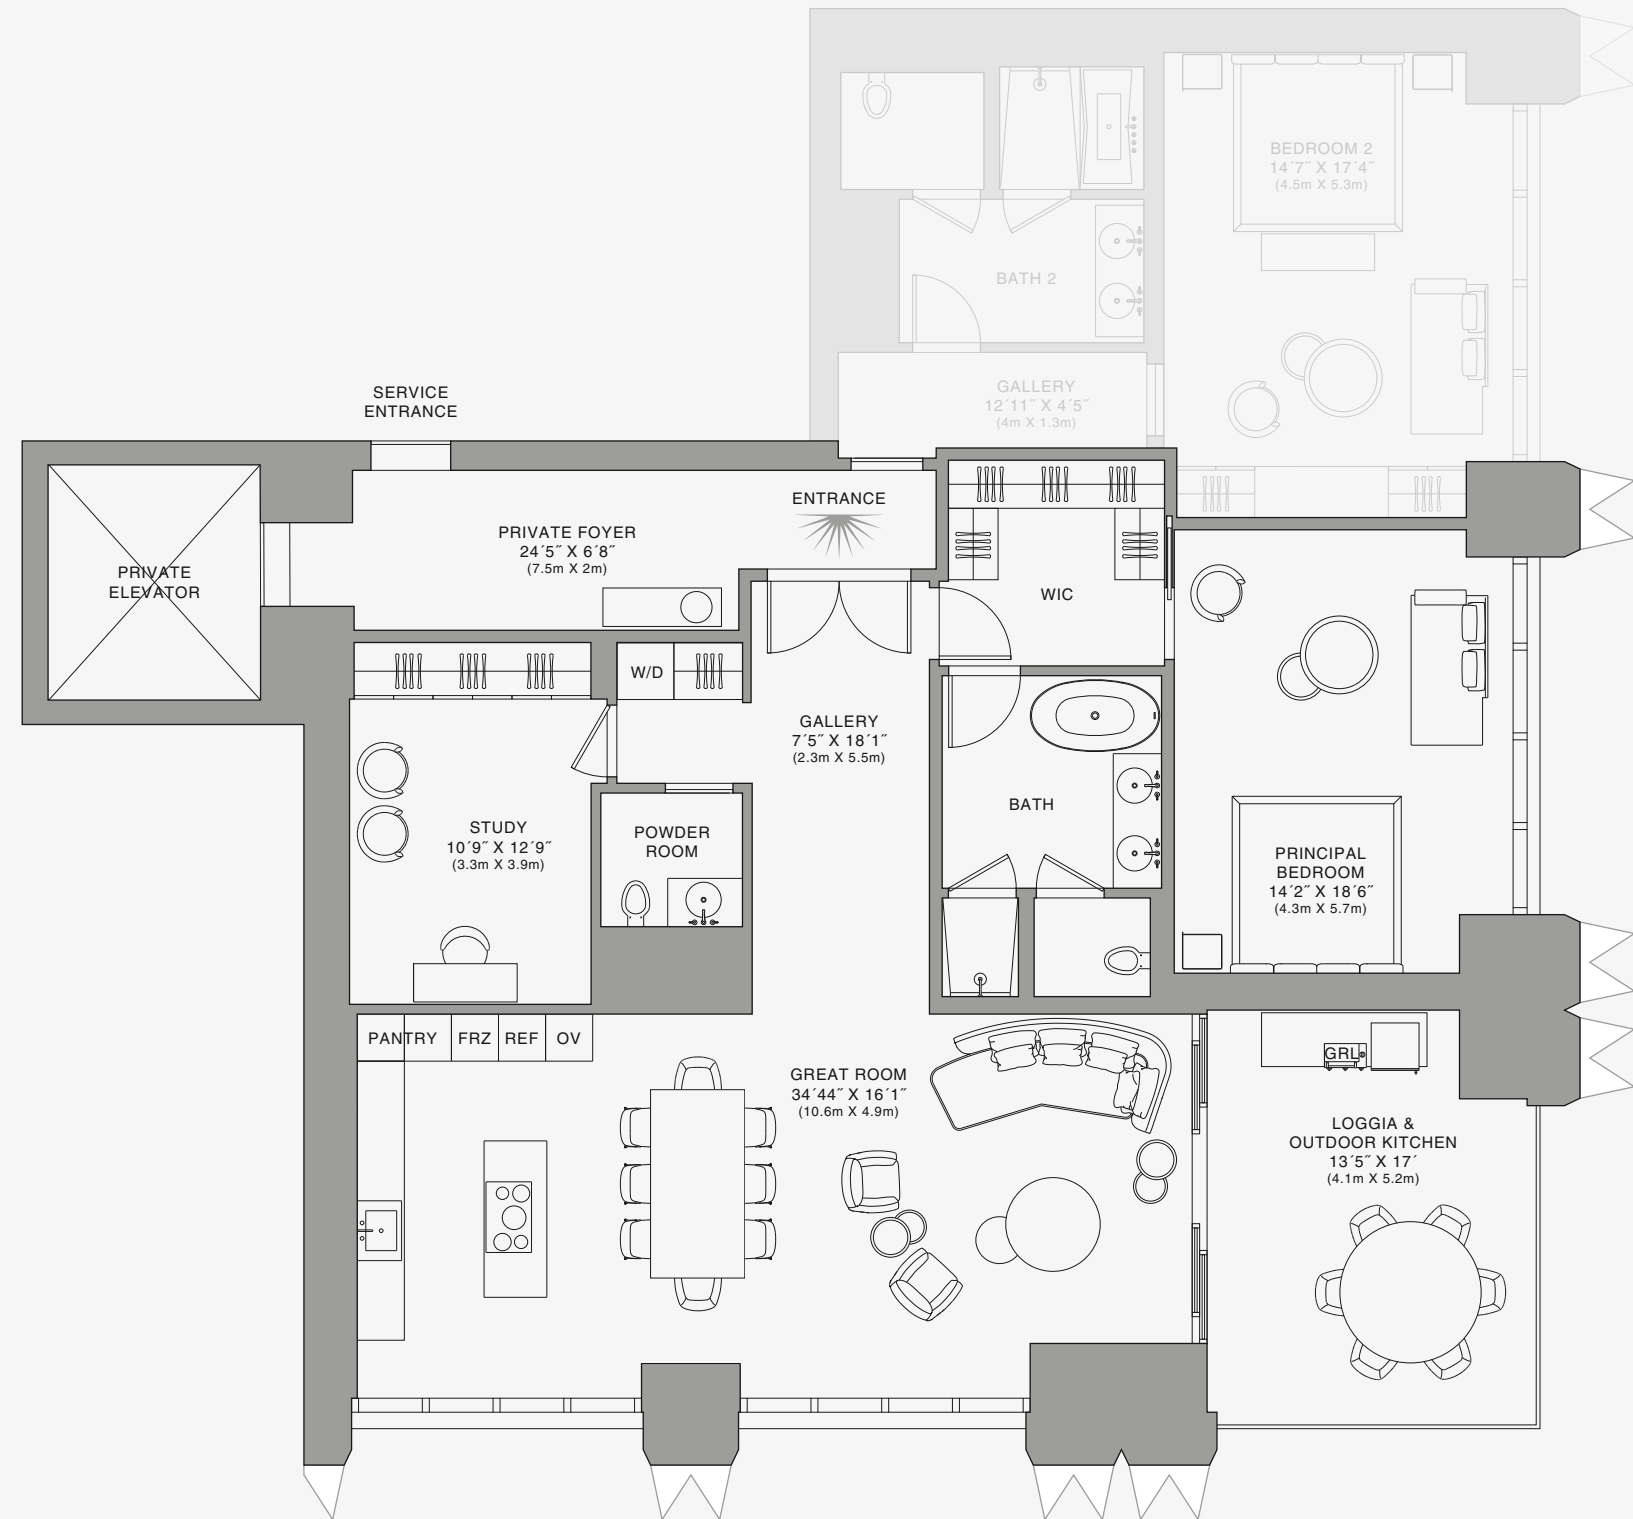

SQUARE FOOTAGES (SQUARE METERS)

Indoor: 2,528 SQF (215 SM)
Outdoor: 261 SQF (38 SM)
Total: 2,789 SQF (253 SM)

FEATURES

888 Suite & 888 Room
Furniture by Dolce&Gabbana
11' Ceiling Height
Loggia & Outdoor Kitchen
Views: South East

Biscayne Bay

888 Residence

888 BRICKELL

DOLCE & GABBANA
MIAMI

RESIDENCE A

FLOOR 49

ROOMS

2 Bedrooms
2 Bathrooms
Powder Room
Study