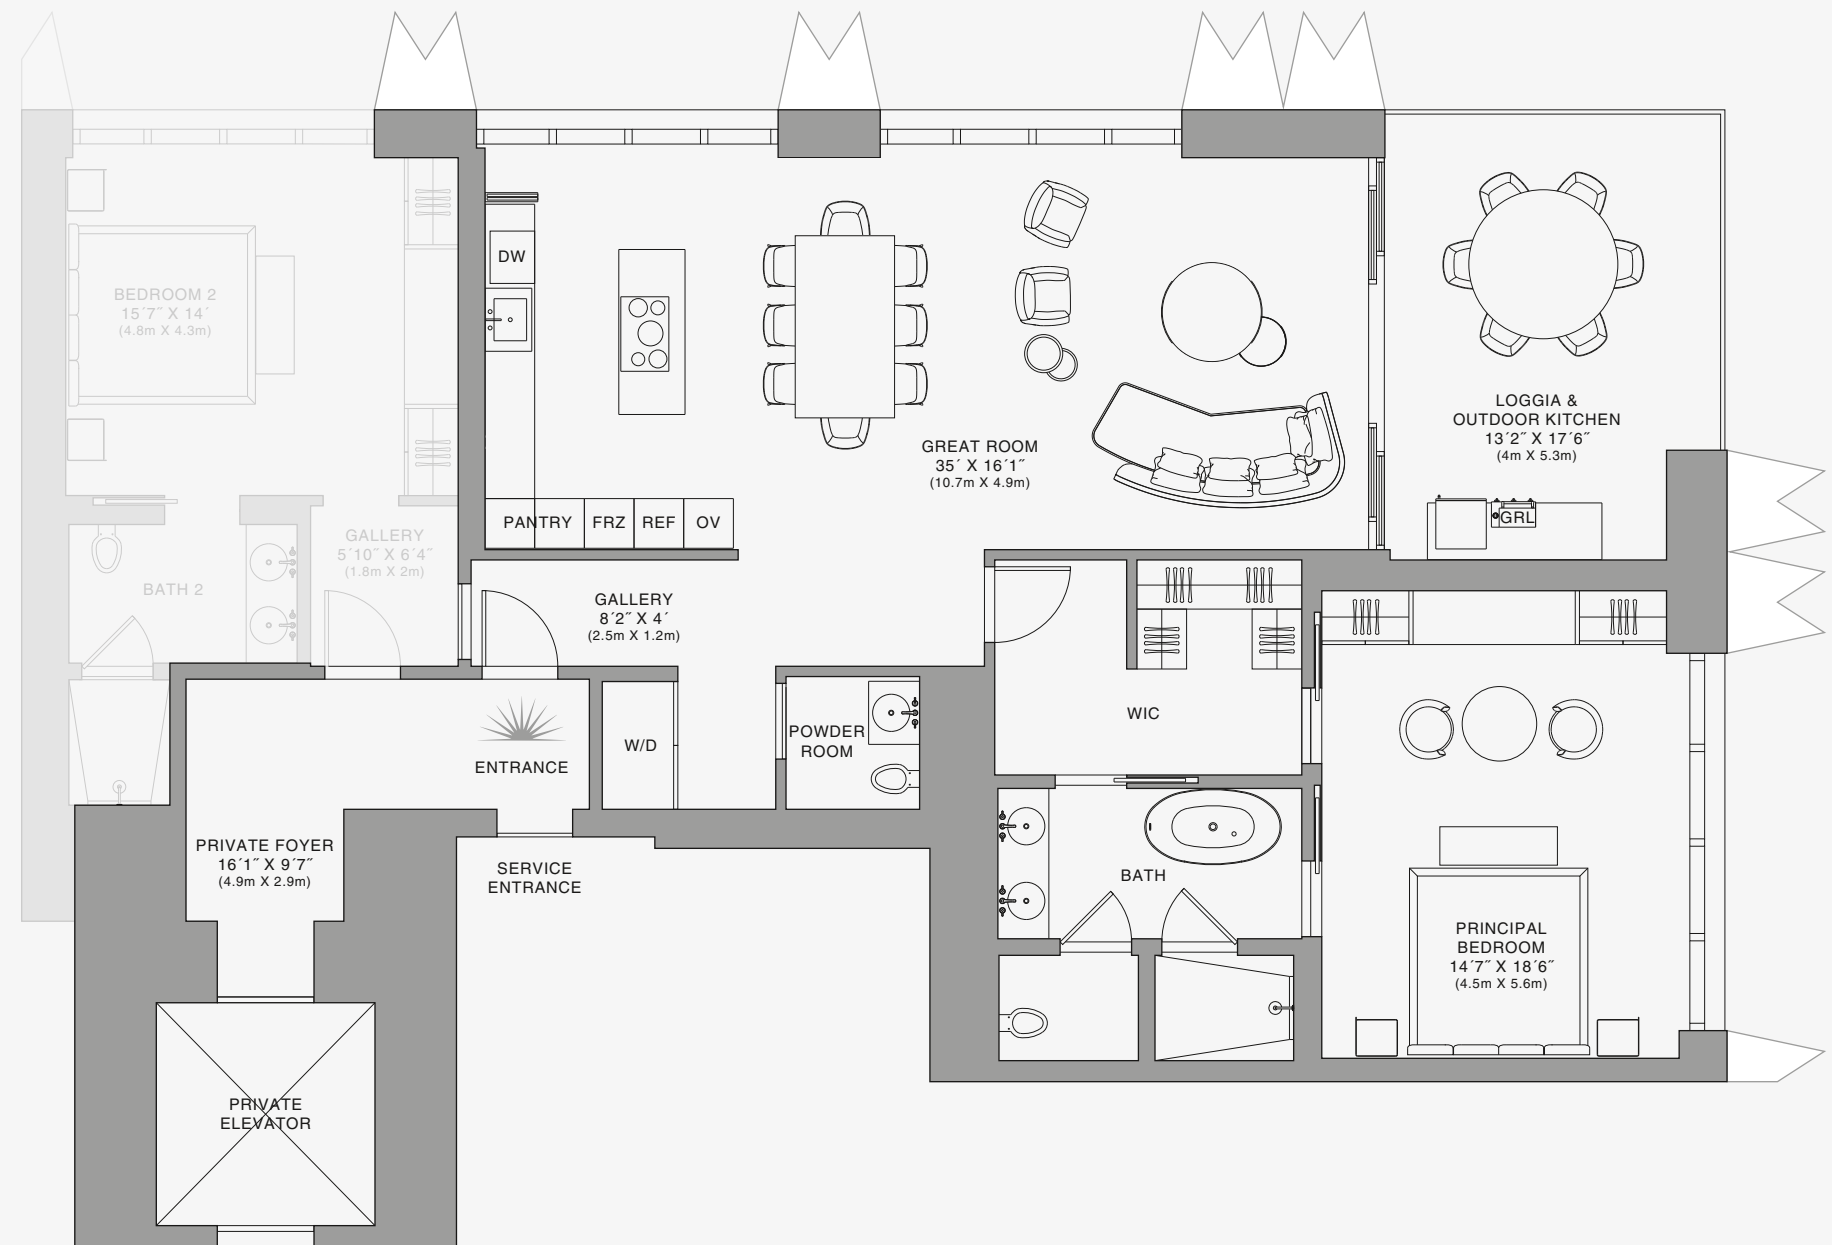

2 Bedrooms
2 Bathrooms
Powder Room

SQUARE FOOTAGES (SQUARE METERS)

Indoor: 2,173 SQF (202 SM)

Outdoor: 262 SQF (24 SM)

Total: 2,435 SQF (226 SM)

FEATURES

888 Suite & 888 Room
Furniture by Dolce&Gabbana
11' Ceiling Height
Loggia & Outdoor Kitchen
Views: North East