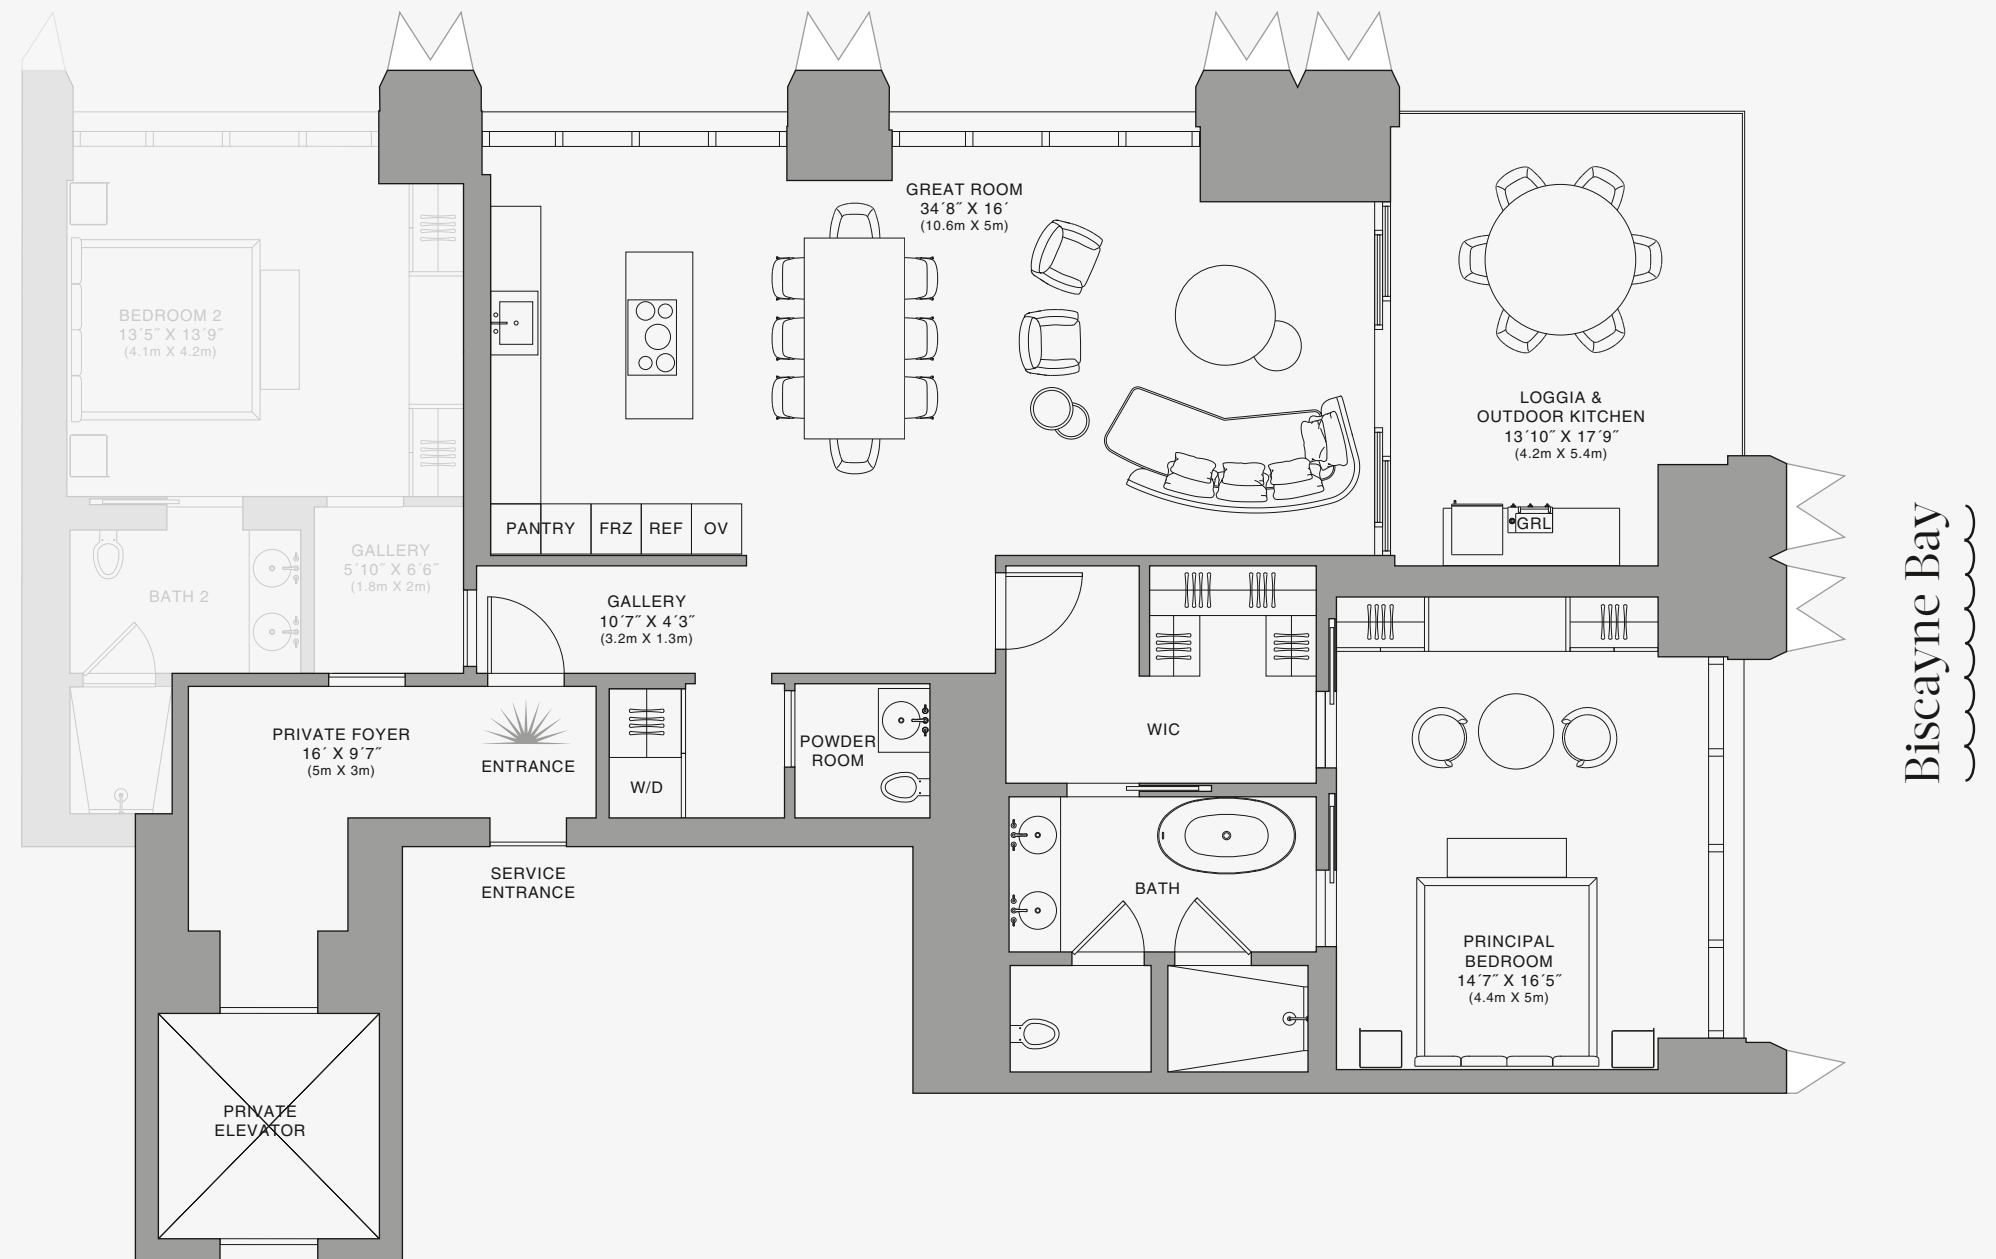

Biscayne Bay

888 Residence

888 BRICKELL

DOLCE & GABBANA

MIAMI

RESIDENCE B

FLOOR 45

ROOMS

- 2 Bedrooms
- 2 Bathrooms
- Powder Room

SQUARE FOOTAGES (SQUARE METERS)

Indoor: 2,173 SQF (202 SM)

Outdoor: 262 SQF (24 SM)

Total: 2,435 SQF (226 SM)

FEATURES

- 888 Suite & 888 Room
- Furniture by Dolce&Gabbana
- 11' Ceiling Height
- Loggia & Outdoor Kitchen
- Views: North East

Indoor: 2,173 SQF (202 SM)
Outdoor: 262 SQF (24 SM)
Total: 2,435 SQF (226 SM)

FEATURES

888 Suite & 888 Room
Furniture by Dolce&Gabbana
11' Ceiling Height
Loggia & Outdoor Kitchen
Views: North East

FLOOR 45